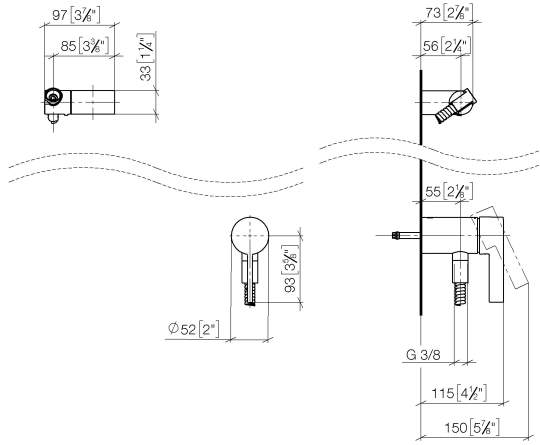

Concealed single-lever mixer with integrated shower connection with hand shower set without hand shower - Brushed Light Gold

IMO

36 002 970

- metal shower hose 1750mm with integrated anti-twist protection
- WRAS 2011027

This article does not include a hand shower!

Intrinsic protection against back flow.

Fits: IMO, LULU, MADISON, MEM, TARA, CL.1, LISSÉ, VAIA, META, CYO

	Brushed Light Gold	36 002 970-27
	Chrome	36 002 970-00
	Brushed Platinum	36 002 970-06
	Platinum	36 002 970-08
	Dark Chrome	36 002 970-19
	Brushed Durabronze (23kt Gold)	36 002 970-28
	Matte Black	36 002 970-33
	Brushed Bronze	36 002 970-42
	Brushed Champagne (22kt Gold)	36 002 970-46
	Champagne (22kt Gold)	36 002 970-47
	Brushed Chrome	36 002 970-93
	Brushed Dark Platinum	36 002 970-99

Concealed single-lever mixer with integrated shower connection with hand shower set without hand shower - Brushed Light Gold

IMO

36 002 970
mm [inches]

Concealed single-lever mixer with integrated shower connection with hand shower set without hand shower - Brushed Light Gold

IMO

36 002 970

Parts for other finishes can be found here: [Chrome](#)

Spare parts list

No.	Item Number	Name	Quantity used	Delivery time
1	28 060 970-27	Wall bracket swivel - Brushed Light Gold	1	30
2	28 322 970-27	Metal shower hose 1/2" x 3/8" x 1750 mm - Brushed Light Gold	1	30
3	36 050 970-27	Concealed single-lever mixer with integrated shower connection - Brushed Light Gold	1	30