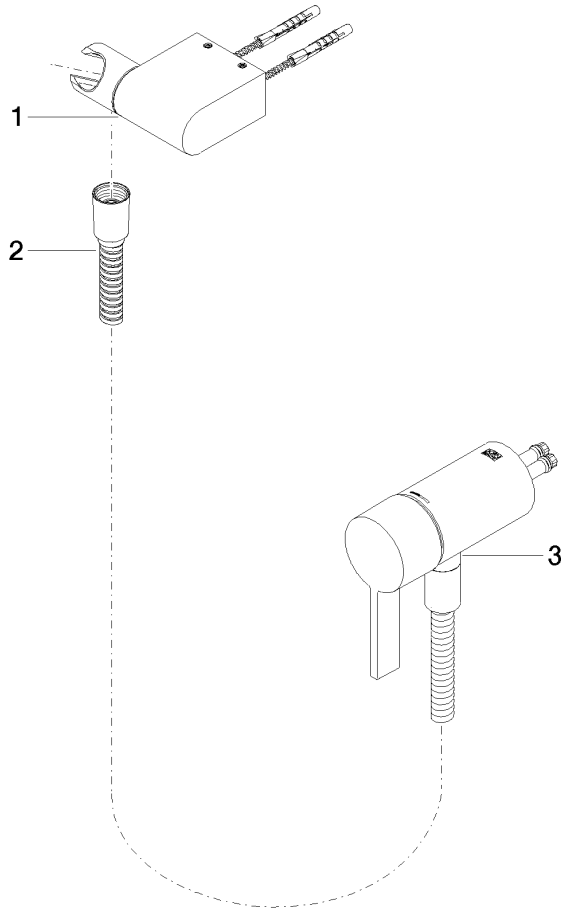

Concealed single-lever mixer with integrated shower connection with hand shower set without hand shower - Brushed Light Gold

IMO

36 002 970

- metal shower hose 1750mm with integrated anti-twist protection
- WRAS 2011027

Concealed single-lever mixer with integrated shower connection with hand shower set without hand shower - Brushed Light Gold

IMO

36 002 970
mm [inches]

Concealed single-lever mixer with integrated shower connection with hand shower set without hand shower - Brushed Light Gold

IMO

36 002 970

Parts for other finishes can be found here: [Chrome](#)

Spare parts list

No.	Item Number	Name	Quantity used	Delivery time
1	28 060 970-27	Wall bracket swivel - Brushed Light Gold	1	30
2	28 322 970-27	Metal shower hose 1/2" x 3/8" x 1750 mm - Brushed Light Gold	1	30
3	36 050 970-27	Concealed single-lever mixer with integrated shower connection - Brushed Light Gold	1	30