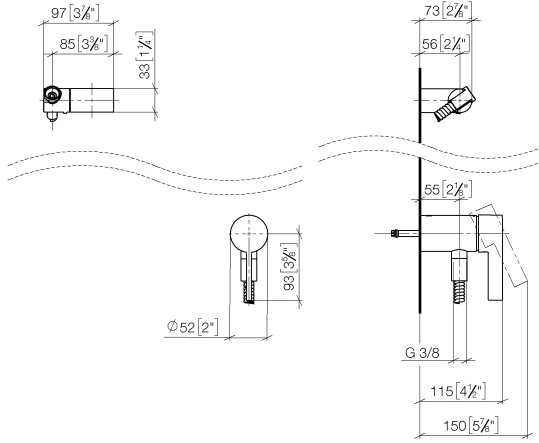

Concealed single-lever mixer with integrated shower connection with hand shower set without hand shower - Brushed Durabronz (23kt Gold)

IMO

36 002 970

- metal shower hose 1750mm with integrated anti-twist protection
- WRAS 2011027

Concealed single-lever mixer with integrated shower connection with hand shower set without hand shower - Brushed Durabronz (23kt Gold)

IMO

36 002 970
mm [inches]

Certificates

Belgaqua_21-025- WRAS_2011027. LGA_29928.
27_1.

36 002 970

Spare parts list

No.	Item Number	Name	Quantity used	Delivery time
1	28 060 970-28	Wall bracket swivel - Brushed Durabron (23kt Gold)	1	20
2	28 322 970-28	Metal shower hose 1/2" x 3/8" x 1750 mm - Brushed Durabron (23kt Gold)	1	20
3	36 050 970-28	Concealed single-lever mixer with integrated shower connection - Brushed Durabron (23kt Gold)	1	20