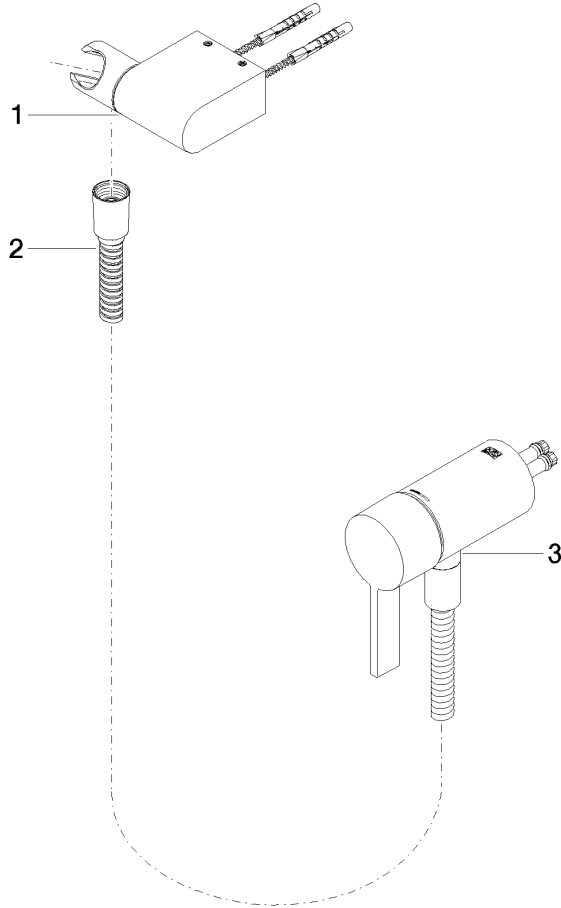

Concealed single-lever mixer with integrated shower connection with hand shower set without hand shower - Brushed Durabronz (23kt Gold)

IMO

36 002 970
mm [inches]

Certificates

Belgaqua_21-025- WRAS_2011027. LGA_29928.
27_1.

36 002 970

Spare parts list

No.	Item Number	Name	Quantity used	Delivery time
1	28 060 970-28	Wall bracket swivel - Brushed Durabron (23kt Gold)	1	20
2	28 322 970-28	Metal shower hose 1/2" x 3/8" x 1750 mm - Brushed Durabron (23kt Gold)	1	20
3	36 050 970-28	Concealed single-lever mixer with integrated shower connection - Brushed Durabron (23kt Gold)	1	20