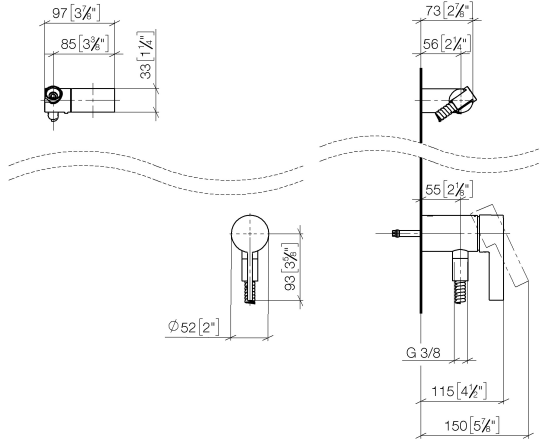

Concealed single-lever mixer with integrated shower connection with hand shower set without hand shower - Brushed Bronze

IMO

36 002 970
mm [inches]

36 002 970

Spare parts list

No.	Item Number	Name	Quantity used	Delivery time
1	28 060 970-42	Wall bracket swivel - Brushed Bronze	1	30
2	28 322 970-42	Metal shower hose 1/2" x 3/8" x 1750 mm - Brushed Bronze	1	30
3	36 050 970-42	Concealed single-lever mixer with integrated shower connection - Brushed Bronze	1	30