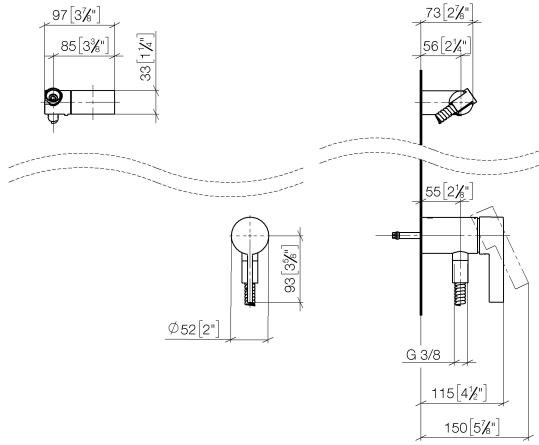

Concealed single-lever mixer with integrated shower connection with hand shower set without hand shower - Brushed Champagne (22kt Gold)

IMO

36 002 970

- metal shower hose 1750mm with integrated anti-twist protection
- WRAS 2011027

This article does not include a hand shower!

Intrinsic protection against back flow.

Fits: IMO, LULU, MADISON, MEM, TARA, CL.1, LISSÉ, VAIA, META, CYO

	Brushed Champagne (22kt Gold)	36 002 970-46
	Chrome	36 002 970-00
	Brushed Platinum	36 002 970-06
	Platinum	36 002 970-08
	Dark Chrome	36 002 970-19
	Brushed Light Gold	36 002 970-27
	Brushed Durabrass (23kt Gold)	36 002 970-28
	Matte Black	36 002 970-33
	Brushed Bronze	36 002 970-42
	Champagne (22kt Gold)	36 002 970-47
	Brushed Chrome	36 002 970-93
	Brushed Dark Platinum	36 002 970-99

Concealed single-lever mixer with integrated shower connection with hand shower set without hand shower - Brushed Champagne (22kt Gold)

IMO

36 002 970
mm [inches]

Concealed single-lever mixer with integrated shower connection with hand shower set without hand shower - Brushed Champagne (22kt Gold)

IMO

36 002 970
Parts for other finishes can be found here: Chrome

Spare parts list

No.	Item Number	Name	Quantity used	Delivery time
1	28 060 970-46	Wall bracket swivel - Brushed Champagne (22kt Gold)	1	30
2	28 322 970-46	Metal shower hose 1/2" x 3/8" x 1750 mm - Brushed Champagne (22kt Gold)	1	30
3	36 050 970-46	Concealed single-lever mixer with integrated shower connection - Brushed Champagne (22kt Gold)	1	30