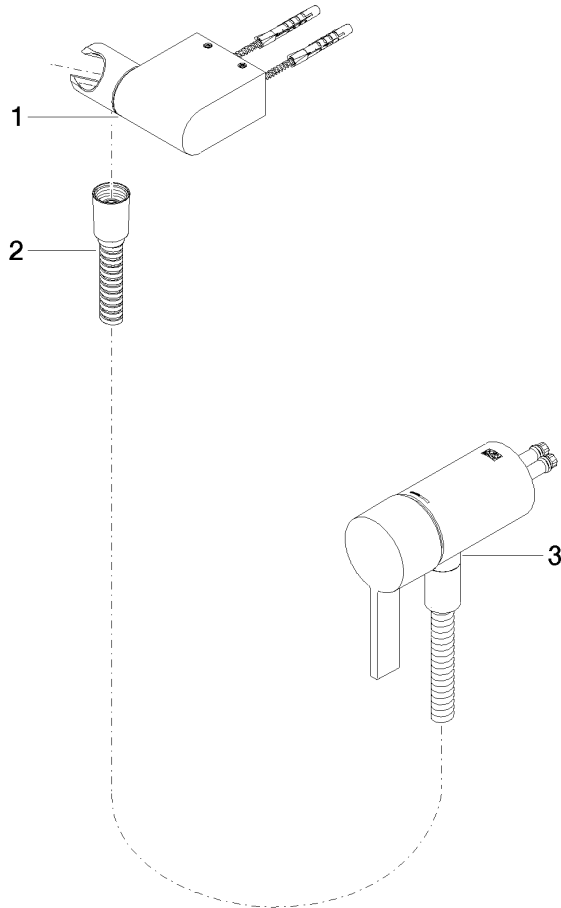

Concealed single-lever mixer with integrated shower connection with hand shower set without hand shower - Brushed Champagne (22kt Gold)

IMO

36 002 970

- metal shower hose 1750mm with integrated anti-twist protection
- WRAS 2011027

Concealed single-lever mixer with integrated shower connection with hand shower set without hand shower - Brushed Champagne (22kt Gold)

IMO

36 002 970
mm [inches]

Concealed single-lever mixer with integrated shower connection with hand shower set without hand shower - Brushed Champagne (22kt Gold)

IMO

36 002 970
Parts for other finishes can be found here: Chrome

Spare parts list

No.	Item Number	Name	Quantity used	Delivery time
1	28 060 970-46	Wall bracket swivel - Brushed Champagne (22kt Gold)	1	30
2	28 322 970-46	Metal shower hose 1/2" x 3/8" x 1750 mm - Brushed Champagne (22kt Gold)	1	30
3	36 050 970-46	Concealed single-lever mixer with integrated shower connection - Brushed Champagne (22kt Gold)	1	30