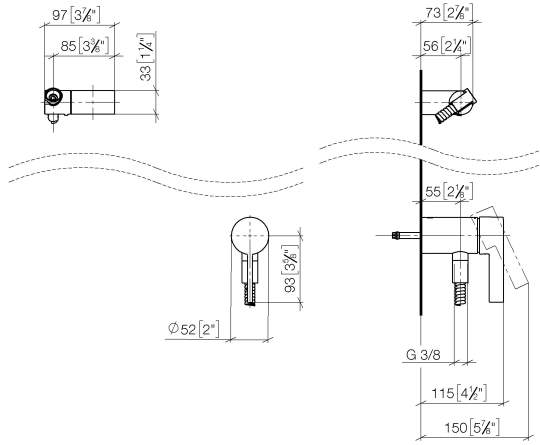

Concealed single-lever mixer with integrated shower connection with hand shower set without hand shower - Champagne (22kt Gold)

IMO

36 002 970

- metal shower hose 1750mm with integrated anti-twist protection
- WRAS 2011027

This article does not include a hand shower!

Intrinsic protection against back flow.

Fits: IMO, LULU, MADISON, MEM, TARA, CL.1, LISSÉ, VAIA, META, CYO

	Champagne (22kt Gold)	36 002 970-47
	Chrome	36 002 970-00
	Brushed Platinum	36 002 970-06
	Platinum	36 002 970-08
	Dark Chrome	36 002 970-19
	Brushed Light Gold	36 002 970-27
	Brushed Durabronze (23kt Gold)	36 002 970-28
	Matte Black	36 002 970-33
	Brushed Bronze	36 002 970-42
	Brushed Champagne (22kt Gold)	36 002 970-46
	Brushed Chrome	36 002 970-93
	Brushed Dark Platinum	36 002 970-99

Concealed single-lever mixer with integrated shower connection with hand shower set without hand shower - Champagne (22kt Gold)

IMO

36 002 970
mm [inches]

Concealed single-lever mixer with integrated shower connection with hand shower set without hand shower - Champagne (22kt Gold)

IMO

36 002 970
Parts for other
finishes can be found
here: Chrome

Spare parts list

No.	Item Number	Name	Quantity used	Delivery time
1	28 060 970-47	Wall bracket swivel - Champagne (22kt Gold)	1	30
2	28 322 970-47	Metal shower hose 1/2" x 3/8" x 1750 mm - Champagne (22kt Gold)	1	30
3	36 050 970-47	Concealed single-lever mixer with integrated shower connection - Champagne (22kt Gold)	1	30