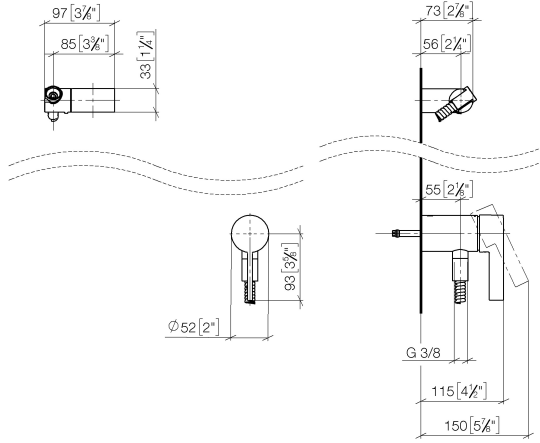

**Concealed single-lever mixer with integrated shower connection with hand shower set without hand shower - Brushed Chrome**

IMO

36 002 970

- metal shower hose 1750mm with integrated anti-twist protection
- WRAS 2011027

**Required miscellaneous**

**Concealed wall mounting -**

35 050 970 90

- min. recess depth 80 mm
- max. recess depth 105 mm

**Concealed single-lever mixer with integrated shower connection with hand shower set without hand shower - Brushed Chrome**

IMO

36 002 970  
mm [inches]

**Certificates**

Belgaqua\_21-025- WRAS\_2011027. LGA\_29928.  
27\_1.

36 002 970

Spare parts list

No.	Item Number	Name	Quantity used	Delivery time
1	28 060 970-93	Wall bracket swivel - Brushed Chrome	1	20
2	28 322 970-93	Metal shower hose 1/2" x 3/8" x 1750 mm - Brushed Chrome	1	20
3	36 050 970-93	Concealed single-lever mixer with integrated shower connection - Brushed Chrome	1	20