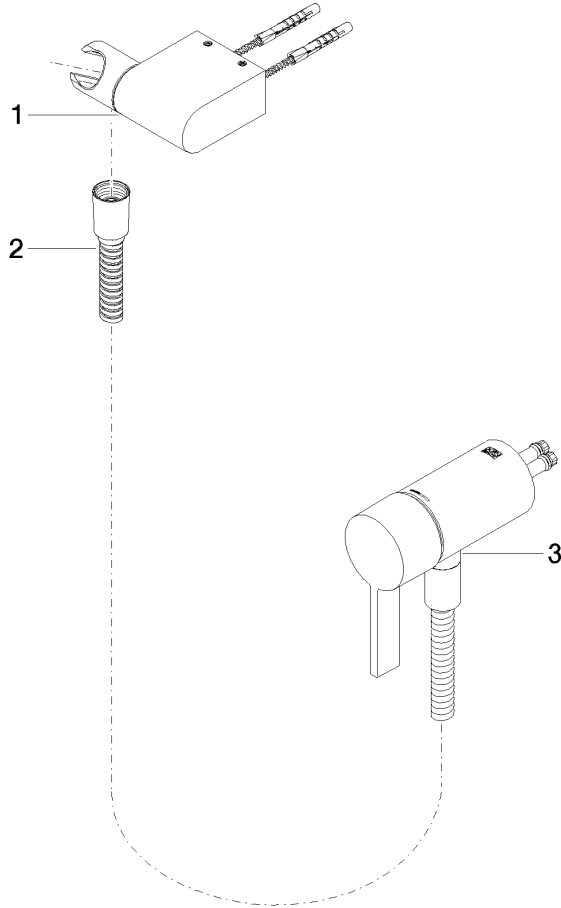

**Concealed single-lever mixer with integrated shower connection with hand shower set without hand shower - Brushed Chrome**

IMO

36 002 970

- metal shower hose 1750mm with integrated anti-twist protection
- WRAS 2011027

**Required miscellaneous**

**Concealed wall mounting -**

35 050 970 90

- min. recess depth 80 mm
- max. recess depth 105 mm

**Concealed single-lever mixer with integrated shower connection with hand shower set without hand shower - Brushed Chrome**

IMO

36 002 970  
mm [inches]

**Certificates**

Belgaqua\_21-025- WRAS\_2011027. LGA\_29928.  
27\_1.

36 002 970

Spare parts list

No.	Item Number	Name	Quantity used	Delivery time
1	28 060 970-93	Wall bracket swivel - Brushed Chrome	1	20
2	28 322 970-93	Metal shower hose 1/2" x 3/8" x 1750 mm - Brushed Chrome	1	20
3	36 050 970-93	Concealed single-lever mixer with integrated shower connection - Brushed Chrome	1	20