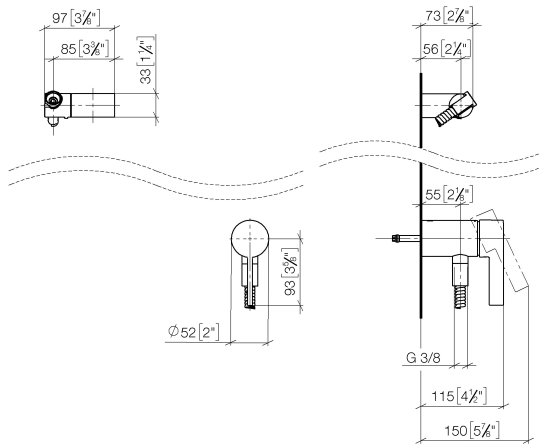

**Concealed single-lever mixer with integrated shower connection with hand shower set without hand shower - Brushed Dark Platinum**

IMO

36 002 970

- metal shower hose 1750mm with integrated anti-twist protection
- This article does not include a hand shower!**
- Intrinsic protection against back flow.**

**Hand shower FlowReduce - Brushed Dark Platinum** 28 018 979-99 0010

**Concealed single-lever mixer with integrated shower connection with hand shower set without hand shower - Brushed Dark Platinum**

IMO

36 002 970  
mm [inches]

**Certificates**

Belgaqua\_21-025- WRAS\_2011027. LGA\_29928.  
27\_1.

36 002 970

Spare parts list

No.	Item Number	Name	Quantity used	Delivery time
1	28 060 970-99	Wall bracket swivel - Brushed Dark Platinum	1	30
2	28 322 970-99	Metal shower hose 1/2" x 3/8" x 1750 mm - Brushed Dark Platinum	1	2
3	36 050 970-99	Concealed single-lever mixer with integrated shower connection - Brushed Dark Platinum	1	30