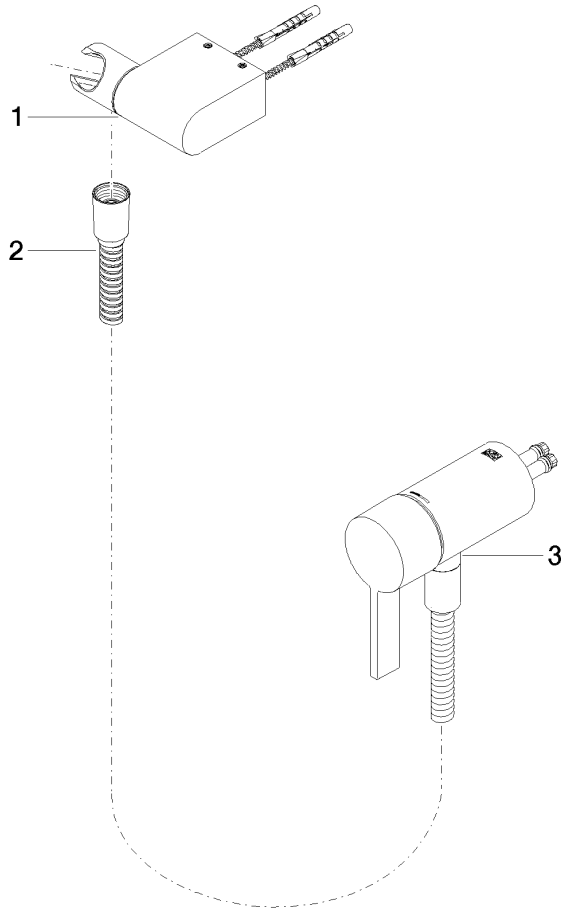

**Concealed single-lever mixer with integrated shower connection with hand shower set without hand shower - Brushed Dark Platinum**

IMO

36 002 970

- metal shower hose 1750mm with integrated anti-twist protection
- This article does not include a hand shower!**
- Intrinsic protection against back flow.**

**Hand shower FlowReduce - Brushed Dark Platinum** 28 018 979-99 0010

**Concealed single-lever mixer with integrated shower connection with hand shower set without hand shower - Brushed Dark Platinum**

IMO

36 002 970  
mm [inches]

**Certificates**

Belgaqua\_21-025- WRAS\_2011027. LGA\_29928.  
27\_1.

36 002 970

Spare parts list

No.	Item Number	Name	Quantity used	Delivery time
1	28 060 970-99	Wall bracket swivel - Brushed Dark Platinum	1	30
2	28 322 970-99	Metal shower hose 1/2" x 3/8" x 1750 mm - Brushed Dark Platinum	1	2
3	36 050 970-99	Concealed single-lever mixer with integrated shower connection - Brushed Dark Platinum	1	30