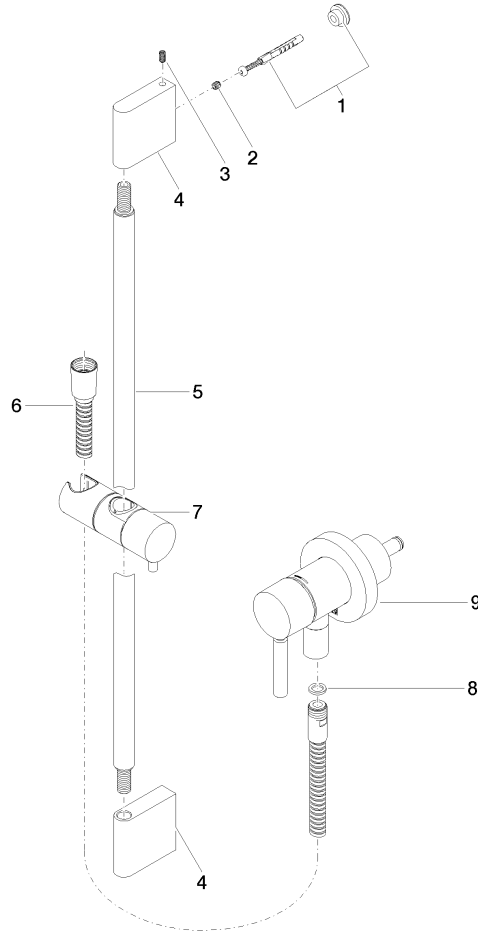

Concealed single-lever mixer with integrated shower connection with shower set without hand shower - Chrome

TARA

36 013 660

Fits: TARA, META

- cover plate Ø 78 mm
- metal shower hose 1750mm with integrated anti-twist protection
- slide bar

Required miscellaneous

	Concealed wall mounting - •max. recess depth 103 mm •min. recess depth 78 mm	35 003 970 90
--	---	---------------

Required miscellaneous

	Hand shower FlowReduce - Chrome	28 012 979-00 0010
--	--	--------------------

Concealed single-lever mixer with integrated shower connection with shower set without hand shower - Chrome

TARA

Certificates

Belgaqua_21-025- WRAS_2011027. LGA_29569.
27_1.

36 013 660

Spare parts list

No.	Item Number	Name	Quantity used	Delivery time
1	05 17 20 726 02 90	fixing set	1	2
2	09 31 11 049 90	pin	2	2
3	04 31 11 113 00 90	pin	2	2
4	08 17 97 054-00	holder	2	10
5	90 28 22 597 00-00	holder	1	10
6	28 322 970-00	Metal shower hose 1/2" x 3/8" x 1750 mm - Chrome	1	2
7	12 580 970-00	Slide unit - Chrome	1	10
8	90 14 20 026 00 90	seal	1	2
9	36 045 660-00	Concealed single-lever mixer with cover plate with integrated shower connection - Chrome	1	10