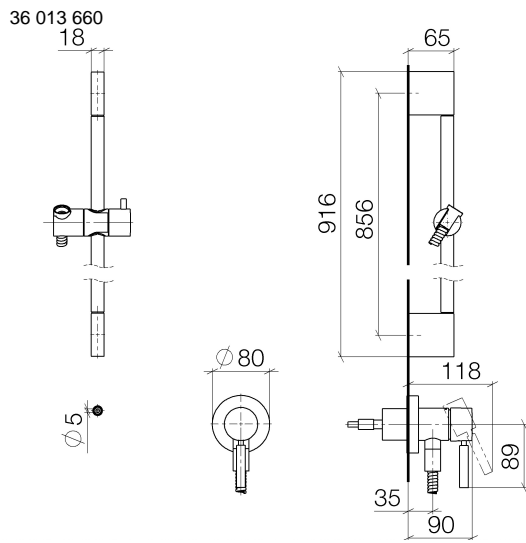

Concealed single-lever mixer with integrated shower connection with shower set without hand shower - Chrome

TARA

36 013 660

Fits: TARA, META

- cover plate Ø 78 mm
- metal shower hose 1750mm with integrated anti-twist protection
- slide bar

Required miscellaneous

	Concealed wall mounting - •max. recess depth 103 mm •min. recess depth 78 mm	35 003 970 90
--	---	---------------

Required miscellaneous

	Hand shower FlowReduce - Chrome	28 012 979-00 0010
--	--	--------------------

Concealed single-lever mixer with integrated shower connection with shower set without hand shower - Chrome

TARA

Certificates

Belgaqua_21-025- WRAS_2011027. LGA_29569.
27_1.

36 013 660

Spare parts list

No.	Item Number	Name	Quantity used	Delivery time
1	05 17 20 726 02 90	fixing set	1	2
2	09 31 11 049 90	pin	2	2
3	04 31 11 113 00 90	pin	2	2
4	08 17 97 054-00	holder	2	10
5	90 28 22 597 00-00	holder	1	10
6	28 322 970-00	Metal shower hose 1/2" x 3/8" x 1750 mm - Chrome	1	2
7	12 580 970-00	Slide unit - Chrome	1	10
8	90 14 20 026 00 90	seal	1	2
9	36 045 660-00	Concealed single-lever mixer with cover plate with integrated shower connection - Chrome	1	10