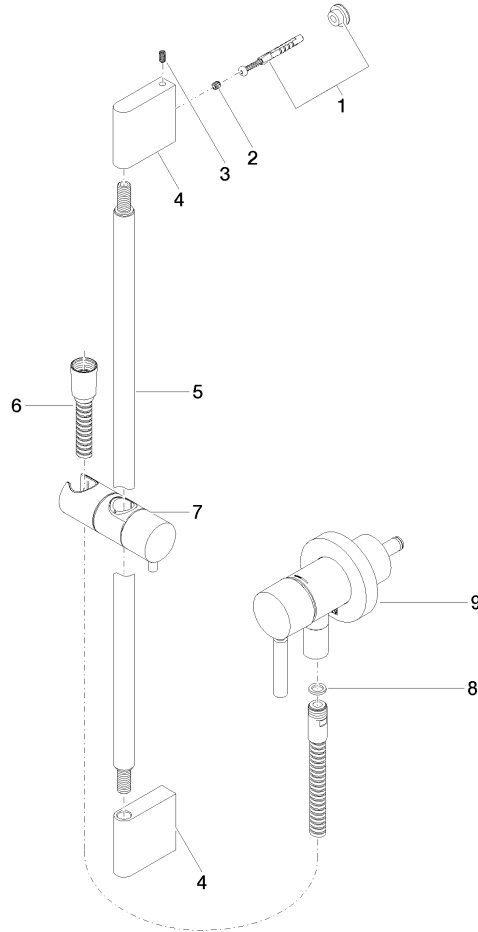

Concealed single-lever mixer with integrated shower connection with shower set without hand shower - Platinum

TARA

36 013 660

Fits: TARA, META

- cover plate Ø 78 mm
- metal shower hose 1750mm with integrated anti-twist protection
- slide bar

Required miscellaneous

	Concealed wall mounting - •max. recess depth 103 mm •min. recess depth 78 mm	35 003 970 90
--	---	---------------

Required miscellaneous

	Hand shower - Platinum	28 012 979-08
--	-------------------------------	---------------

Concealed single-lever mixer with integrated shower connection with shower set without hand shower - Platinum

TARA

Certificates

Belgaqua_21-025- WRAS_2011027. LGA_29569.
27_1.

36 013 660

Spare parts list

No.	Item Number	Name	Quantity used	Delivery time
1	05 17 20 726 02 90	fixing set	1	2
2	09 31 11 049 90	pin	2	2
3	04 31 11 113 00 90	pin	2	2
4	08 17 97 054-08	holder	2	40
5	90 28 22 597 00-08	holder	1	-
Spare part can no longer be ordered, please order the replacement item				
6	28 322 970-08	Metal shower hose 1/2" x 3/8" x 1750 mm - Platinum	1	40
7	12 580 970-08	Slide unit - Platinum	1	40
8	90 14 20 026 00 90	seal	1	2
9	36 045 660-08	Concealed single-lever mixer with cover plate with integrated shower connection - Platinum	1	40