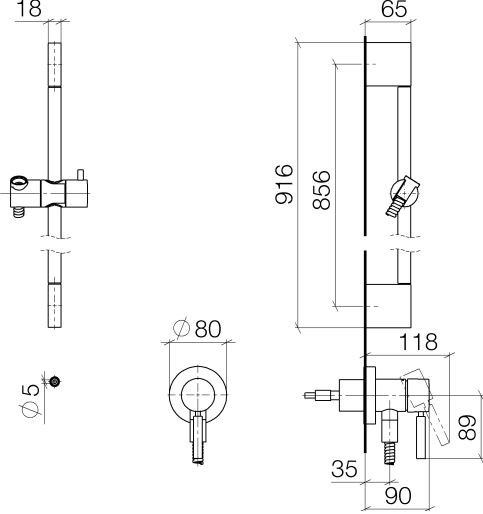

**Concealed single-lever mixer with integrated shower connection with shower set without hand shower - Dark Chrome**

TARA

36 013 660

Fits: TARA, META

- cover plate Ø 78 mm
- metal shower hose 1750mm with integrated anti-twist protection
- slide bar

This article does not include a hand shower!

Intrinsic protection against back flow.

Article cannot be extended, please check the depth of the installation location!

	Dark Chrome	36 013 660-19
	Chrome	36 013 660-00
	Brushed Platinum	36 013 660-06
	Platinum	36 013 660-08
	Brushed Light Gold	36 013 660-27
	Brushed Durabronze (23kt Gold)	36 013 660-28
	Matte Black	36 013 660-33
	Brushed Champagne (22kt Gold)	36 013 660-46
	Champagne (22kt Gold)	36 013 660-47
	Brushed Chrome	36 013 660-93
	Brushed Dark Platinum	36 013 660-99

Concealed single-lever mixer with integrated shower connection with shower set without hand shower - Dark Chrome

TARA

36 013 660

Concealed single-lever mixer with integrated shower connection with shower set without hand shower - Dark Chrome

TARA

36 013 660

Parts for other  
finishes can be found  
here: [Chrome](#)