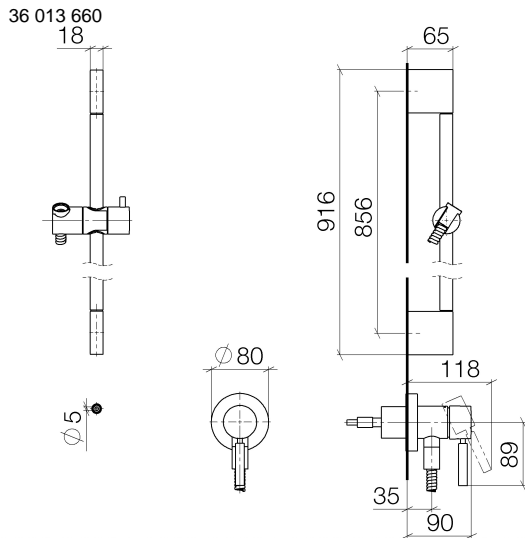

**Concealed single-lever mixer with integrated shower connection with shower set without hand shower - Brushed Durabross (23kt Gold)**

TARA

36 013 660

Fits: TARA, META

- cover plate Ø 78 mm
- metal shower hose 1750mm with integrated anti-twist protection
- slide bar

**Required miscellaneous**

	<b>Concealed wall mounting -</b> •max. recess depth 103 mm •min. recess depth 78 mm	35 003 970 90
--	---	---------------

**Required miscellaneous**

	<b>Hand shower - Brushed Durabross (23kt Gold)</b>	28 017 979-28
--	--	---------------

Concealed single-lever mixer with integrated shower connection with shower set without hand shower - Brushed Durabronz (23kt Gold)

TARA

Certificates

Belgaqua\_21-025- WRAS\_2011027. LGA\_29569.  
27\_1.

36 013 660

Spare parts list

No.	Item Number	Name	Quantity used	Delivery time
1	05 17 20 726 02 90	fixing set	1	2
2	09 31 11 049 90	pin	2	2
3	04 31 11 113 00 90	pin	2	2
4	08 17 97 054-28	holder	2	20
5	90 28 22 597 00-28	holder	1	-
Spare part can no longer be ordered, please order the replacement item				
6	28 322 970-28	Metal shower hose 1/2" x 3/8" x 1750 mm - Brushed Durabron (23kt Gold)	1	20
7	12 580 970-28	Slide unit - Brushed Durabron (23kt Gold)	1	20
8	90 14 20 026 00 90	seal	1	2
9	36 045 660-28	Concealed single-lever mixer with cover plate with integrated shower connection - Brushed Durabron (23kt Gold)	1	20