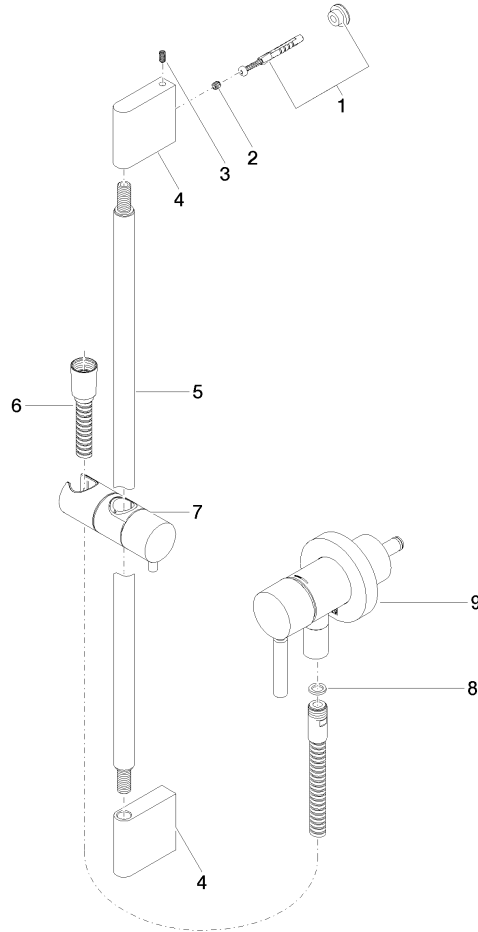

**Concealed single-lever mixer with integrated shower connection with shower set without hand shower - Champagne (22kt Gold)**

TARA

36 013 660

Fits: TARA, META

- cover plate Ø 78 mm
- metal shower hose 1750mm with integrated anti-twist protection
- slide bar

Concealed single-lever mixer with integrated shower connection with shower set without hand shower - Champagne (22kt Gold)

TARA

36 013 660

**Concealed single-lever mixer with integrated shower connection with shower set without hand shower - Champagne (22kt Gold)**

TARA

36 013 660

Parts for other finishes can be found here: [Chrome](#)

**Spare parts list**

No.	Item Number	Name	Quantity used	Delivery time
1	05 17 20 726 02 90	fixing set	1	2
2	09 31 11 049 90	pin	2	2
3	04 31 11 113 00 90	pin	2	2
4	08 17 97 054-47	holder	2	30
5	90 28 22 597 00-47	holder	1	30
6	28 322 970-47	Metal shower hose 1/2" x 3/8" x 1750 mm - Champagne (22kt Gold)	1	30
7	12 580 970-47	Slide unit - Champagne (22kt Gold)	1	30
8	90 14 20 026 00 90	seal	1	2
9	36 045 660-47	Concealed single-lever mixer with cover plate with integrated shower connection - Champagne (22kt Gold)	1	30