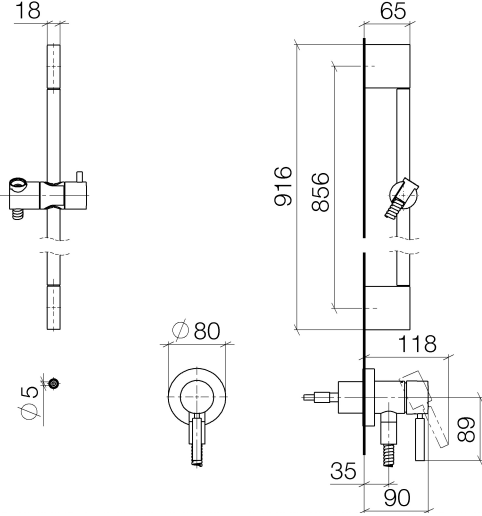

**Concealed single-lever mixer with integrated shower connection with shower set without hand shower - Champagne (22kt Gold)**

TARA

36 013 660

Fits: TARA, META

- cover plate Ø 78 mm
- metal shower hose 1750mm with integrated anti-twist protection
- slide bar

This article does not include a hand shower!

Intrinsic protection against back flow.

Article cannot be extended, please check the depth of the installation location!

	Champagne (22kt Gold)	36 013 660-47
	Chrome	36 013 660-00
	Brushed Platinum	36 013 660-06
	Platinum	36 013 660-08
	Dark Chrome	36 013 660-19
	Brushed Light Gold	36 013 660-27
	Brushed Durabronze (23kt Gold)	36 013 660-28
	Matte Black	36 013 660-33
	Brushed Champagne (22kt Gold)	36 013 660-46
	Brushed Chrome	36 013 660-93
	Brushed Dark Platinum	36 013 660-99

Concealed single-lever mixer with integrated shower connection with shower set without hand shower - Champagne (22kt Gold)

TARA

36 013 660

**Concealed single-lever mixer with integrated shower connection with shower set without hand shower - Champagne (22kt Gold)**

TARA

36 013 660

Parts for other finishes can be found here: [Chrome](#)

**Spare parts list**

No.	Item Number	Name	Quantity used	Delivery time
1	05 17 20 726 02 90	fixing set	1	2
2	09 31 11 049 90	pin	2	2
3	04 31 11 113 00 90	pin	2	2
4	08 17 97 054-47	holder	2	30
5	90 28 22 597 00-47	holder	1	30
6	28 322 970-47	Metal shower hose 1/2" x 3/8" x 1750 mm - Champagne (22kt Gold)	1	30
7	12 580 970-47	Slide unit - Champagne (22kt Gold)	1	30
8	90 14 20 026 00 90	seal	1	2
9	36 045 660-47	Concealed single-lever mixer with cover plate with integrated shower connection - Champagne (22kt Gold)	1	30