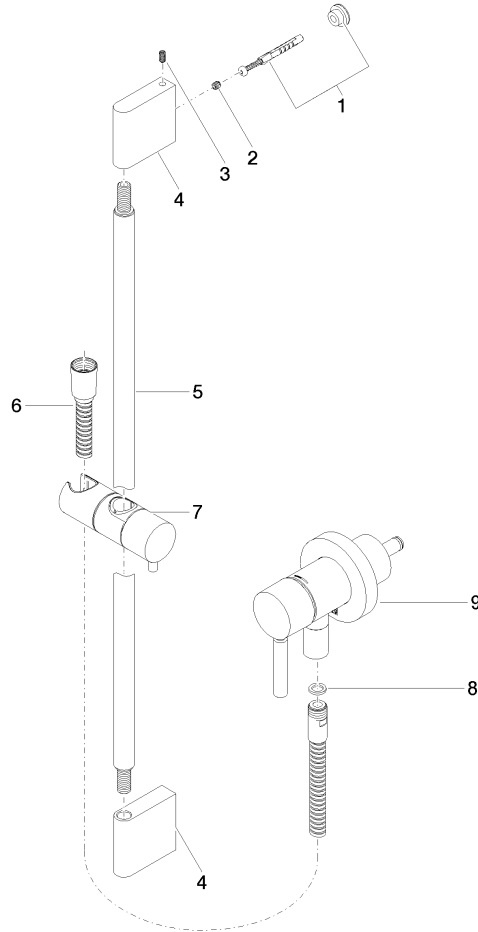

Concealed single-lever mixer with integrated shower connection with shower set without hand shower - Brushed Dark Platinum

TARA

36 013 660

Fits: TARA, META

- cover plate Ø 78 mm
- metal shower hose 1750mm with integrated anti-twist protection
- slide bar

Concealed single-lever mixer with integrated shower connection with shower set without hand shower - Brushed Dark Platinum

TARA

Certificates

Belgaqua_21-025- WRAS_2011027. LGA_29569.
27_1.

36 013 660

Spare parts list

No.	Item Number	Name	Quantity used	Delivery time
1	05 17 20 726 02 90	fixing set	1	2
2	09 31 11 049 90	pin	2	2
3	04 31 11 113 00 90	pin	2	2
4	08 17 97 054-99	holder	2	30
5	90 28 22 597 00-99	holder	1	30
6	28 322 970-99	Metal shower hose 1/2" x 3/8" x 1750 mm - Brushed Dark Platinum	1	2
7	12 580 970-99	Slide unit - Brushed Dark Platinum	1	30
8	90 14 20 026 00 90	seal	1	2
9	36 045 660-99	Concealed single-lever mixer with cover plate with integrated shower connection - Brushed Dark Platinum	1	30