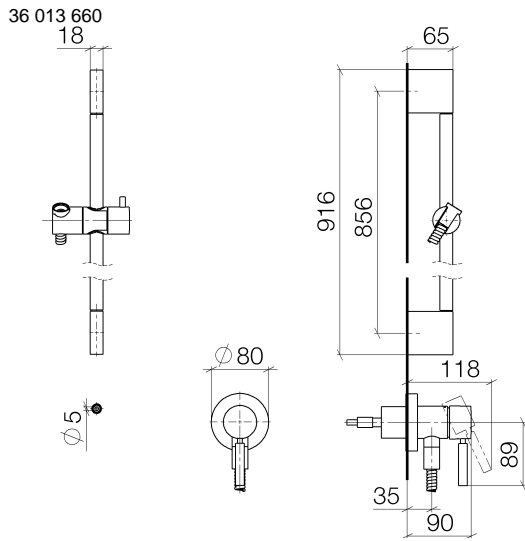

Concealed single-lever mixer with integrated shower connection with shower set without hand shower - Brushed Dark Platinum

TARA

36 013 660

Fits: TARA, META

- cover plate Ø 78 mm
- metal shower hose 1750mm with integrated anti-twist protection
- slide bar

Required miscellaneous

	Concealed wall mounting - • max. recess depth 103 mm • min. recess depth 78 mm	35 003 970 90
--	---	---------------

Required miscellaneous

	Hand shower - Brushed Dark Platinum	28 017 979-99
--	--	---------------

Concealed single-lever mixer with integrated shower connection with shower set without hand shower - Brushed Dark Platinum

TARA

Certificates

Belgaqua_21-025- WRAS_2011027. LGA_29569.
27_1.

36 013 660

Spare parts list

No.	Item Number	Name	Quantity used	Delivery time
1	05 17 20 726 02 90	fixing set	1	2
2	09 31 11 049 90	pin	2	2
3	04 31 11 113 00 90	pin	2	2
4	08 17 97 054-99	holder	2	30
5	90 28 22 597 00-99	holder	1	30
6	28 322 970-99	Metal shower hose 1/2" x 3/8" x 1750 mm - Brushed Dark Platinum	1	2
7	12 580 970-99	Slide unit - Brushed Dark Platinum	1	30
8	90 14 20 026 00 90	seal	1	2
9	36 045 660-99	Concealed single-lever mixer with cover plate with integrated shower connection - Brushed Dark Platinum	1	30