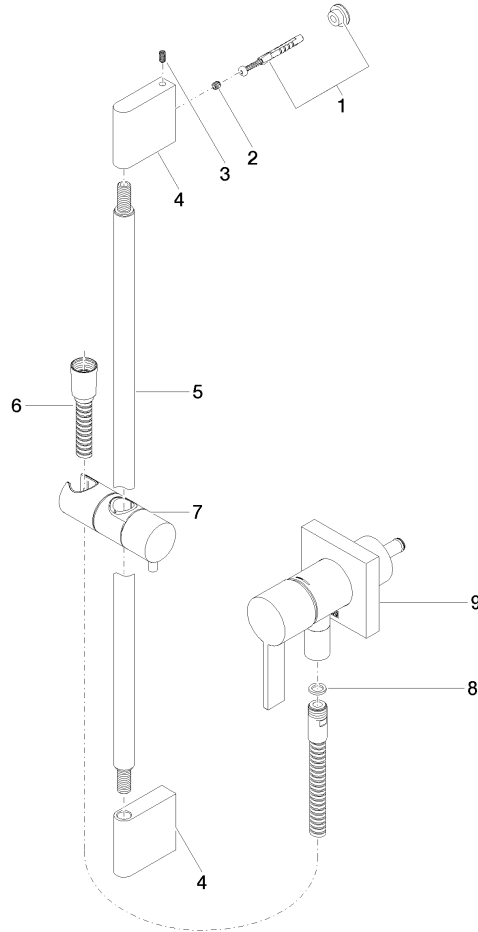

**Concealed single-lever mixer with integrated shower connection with shower set without hand shower - Chrome**

IMO

36 013 970

Fits: IMO, MEM, CL.1

- cover plate 80 x 80 mm
- metal shower hose 1750mm with integrated anti-twist protection
- slide bar
- Pipe diameter 18 mm

**Concealed single-lever mixer with integrated shower connection with shower set without hand shower - Chrome**

IMO

36 013 970

mm [inches]

**Certificates**

Belgaqua\_21-025- WRAS\_2011027. LGA\_29569.  
27\_1.

### Spare parts list

No.	Item Number	Name	Quantity used	Delivery time
1	05 17 20 726 02 90	fixing set	1	2
2	09 31 11 049 90	pin	2	2
3	04 31 11 113 00 90	pin	2	2
4	08 17 97 054-00	holder	2	10
5	90 28 22 597 00-00	holder	1	10
6	28 322 970-00	Metal shower hose 1/2" x 3/8" x 1750 mm - Chrome	1	2
7	12 580 970-00	Slide unit - Chrome	1	10
8	90 14 20 026 00 90	seal	1	2
9	36 045 970-00	Concealed single-lever mixer with cover plate with integrated shower connection - Chrome	1	10