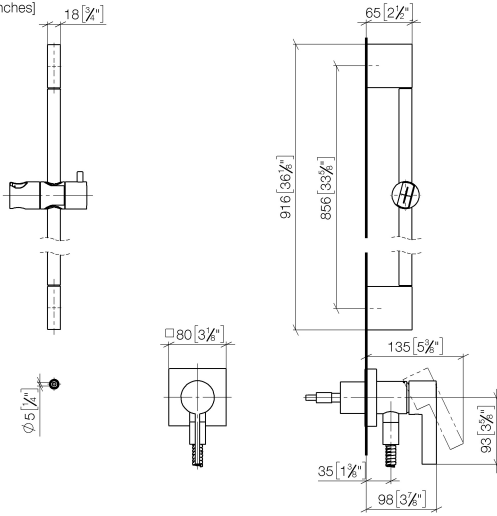

Concealed single-lever mixer with integrated shower connection with shower set without hand shower - Brushed Platinum

IMO

36 013 970

Fits: IMO, MEM, CL.1

- cover plate 80 x 80 mm
- metal shower hose 1750mm with integrated anti-twist protection
- slide bar
- Pipe diameter 18 mm

Concealed single-lever mixer with integrated shower connection with shower set without hand shower - Brushed Platinum

IMO

36 013 970

mm [inches]

Certificates

Belgaqua_21-025- WRAS_2011027. LGA_29569.
27_1.

36 013 970

Spare parts list

No.	Item Number	Name	Quantity used	Delivery time
1	05 17 20 726 02 90	fixing set	1	2
2	09 31 11 049 90	pin	2	2
3	04 31 11 113 00 90	pin	2	2
4	08 17 97 054-06	holder	2	10
5	90 28 22 597 00-06	holder	1	10
6	28 322 970-06	Metal shower hose 1/2" x 3/8" x 1750 mm - Brushed Platinum	1	2
7	12 580 970-06	Slide unit - Brushed Platinum	1	10
8	90 14 20 026 00 90	seal	1	2
9	36 045 970-06	Concealed single-lever mixer with cover plate with integrated shower connection - Brushed Platinum	1	10