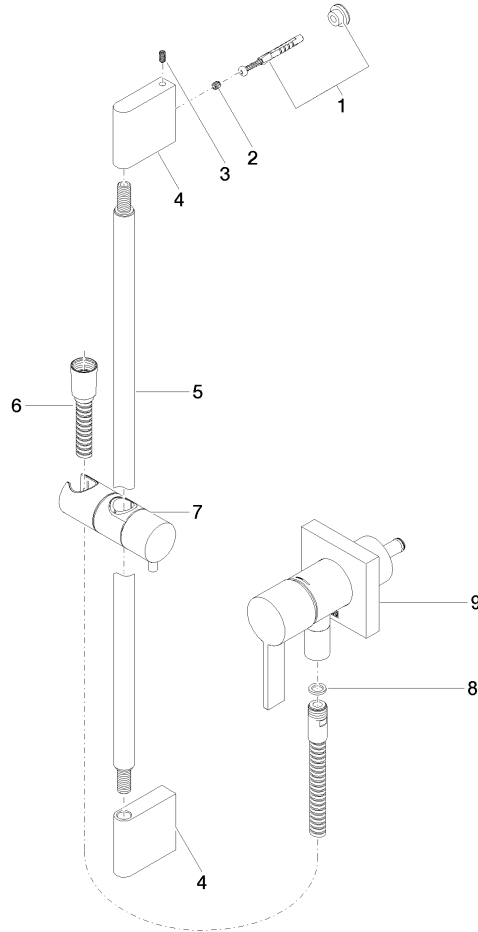

Concealed single-lever mixer with integrated shower connection with shower set without hand shower - Brushed Platinum

IMO

36 013 970

Fits: IMO, MEM, CL.1

- cover plate 80 x 80 mm
- metal shower hose 1750mm with integrated anti-twist protection
- slide bar
- Pipe diameter 18 mm

Concealed single-lever mixer with integrated shower connection with shower set without hand shower - Brushed Platinum

IMO

36 013 970

mm [inches]

Certificates

Belgaqua_21-025- WRAS_2011027. LGA_29569.
27_1.

36 013 970

Spare parts list

No.	Item Number	Name	Quantity used	Delivery time
1	05 17 20 726 02 90	fixing set	1	2
2	09 31 11 049 90	pin	2	2
3	04 31 11 113 00 90	pin	2	2
4	08 17 97 054-06	holder	2	10
5	90 28 22 597 00-06	holder	1	10
6	28 322 970-06	Metal shower hose 1/2" x 3/8" x 1750 mm - Brushed Platinum	1	2
7	12 580 970-06	Slide unit - Brushed Platinum	1	10
8	90 14 20 026 00 90	seal	1	2
9	36 045 970-06	Concealed single-lever mixer with cover plate with integrated shower connection - Brushed Platinum	1	10