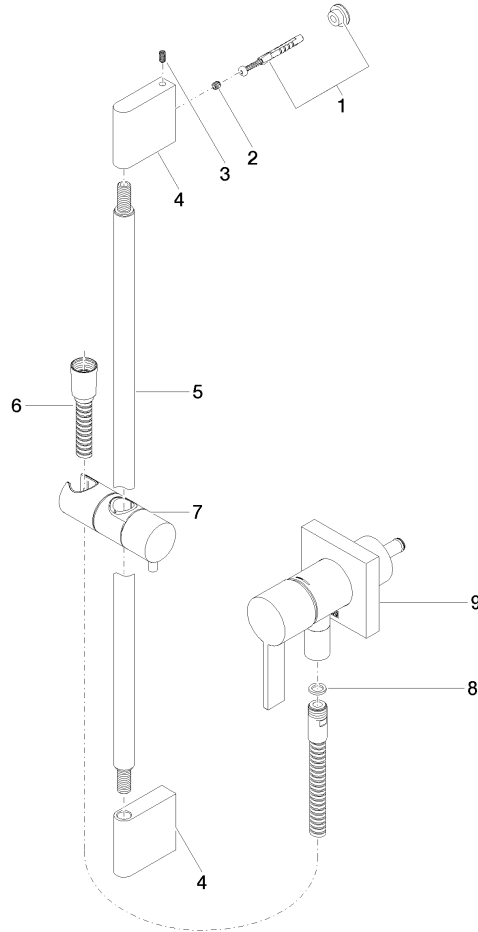

**Concealed single-lever mixer with integrated shower connection with shower set without hand shower - Platinum**

IMO

36 013 970

Fits: IMO, MEM, CL.1

- cover plate 80 x 80 mm
- metal shower hose 1750mm with integrated anti-twist protection
- slide bar
- Pipe diameter 18 mm

**Concealed single-lever mixer with integrated shower connection with shower set without hand shower - Platinum**

IMO

36 013 970

mm [inches]

**Certificates**

Belgaqua\_21-025- WRAS\_2011027. LGA\_29569.  
27\_1.

### Spare parts list

No.	Item Number	Name	Quantity used	Delivery time
1	05 17 20 726 02 90	fixing set	1	2
2	09 31 11 049 90	pin	2	2
3	04 31 11 113 00 90	pin	2	2
4	08 17 97 054-08	holder	2	40
5	90 28 22 597 00-08	holder	1	-
Spare part can no longer be ordered, please order the replacement item				
6	28 322 970-08	Metal shower hose 1/2" x 3/8" x 1750 mm - Platinum	1	40
7	12 580 970-08	Slide unit - Platinum	1	40
8	90 14 20 026 00 90	seal	1	2
9	36 045 970-08	Concealed single-lever mixer with cover plate with integrated shower connection - Platinum	1	40