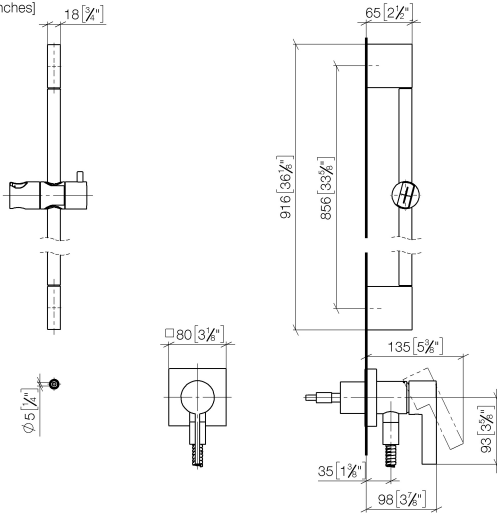

**Concealed single-lever mixer with integrated shower connection with shower set without hand shower - Dark Chrome**

IMO

36 013 970

Fits: IMO, MEM, CL.1

- cover plate 80 x 80 mm
- metal shower hose 1750mm with integrated anti-twist protection
- slide bar
- Pipe diameter 18 mm

This article does not include a hand shower!

Intrinsic protection against back flow.

Article cannot be extended, please check the depth of the installation location!

	Dark Chrome	36 013 970-19
	Chrome	36 013 970-00
	Brushed Platinum	36 013 970-06
	Platinum	36 013 970-08
	Brushed Durabronze (23kt Gold)	36 013 970-28
	Matte Black	36 013 970-33
	Brushed Champagne (22kt Gold)	36 013 970-46
	Champagne (22kt Gold)	36 013 970-47
	Brushed Chrome	36 013 970-93
	Brushed Dark Platinum	36 013 970-99

Concealed single-lever mixer with integrated shower connection with shower set without hand shower - Dark Chrome

IMO

36 013 970

mm [inches]

Concealed single-lever mixer with integrated shower connection with shower set without hand shower - Dark Chrome