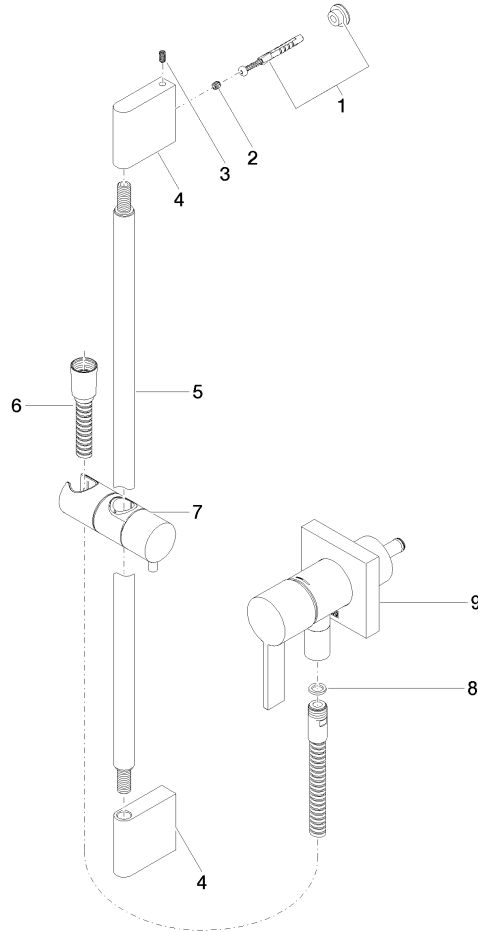

Concealed single-lever mixer with integrated shower connection with shower set without hand shower - Brushed Durabron (23kt Gold)

IMO

36 013 970

Fits: IMO, MEM, CL.1

- cover plate 80 x 80 mm
- metal shower hose 1750mm with integrated anti-twist protection
- slide bar
- Pipe diameter 18 mm
- WRAS 2011027

Required miscellaneous

Concealed wall mounting - 35 003 970 90
 • max. recess depth 103 mm
 • min. recess depth 78 mm

Required miscellaneous

Hand shower - Brushed Durabron (23kt Gold) 28 016 979-28

Required miscellaneous

Hand shower FlowReduce - Brushed Durabron (23kt Gold) 28 018 979-28 0010

Concealed single-lever mixer with integrated shower connection with shower set without hand shower - Brushed Durabronz (23kt Gold)

IMO

36 013 970

mm [inches]

Certificates

Belgaqua_21-025- WRAS_2011027. LGA_29569.
27_1.

36 013 970

Spare parts list

No.	Item Number	Name	Quantity used	Delivery time
1	05 17 20 726 02 90	fixing set	1	2
2	09 31 11 049 90	pin	2	2
3	04 31 11 113 00 90	pin	2	2
4	08 17 97 054-28	holder	2	20
5	90 28 22 597 00-28	holder	1	-
Spare part can no longer be ordered, please order the replacement item				
6	28 322 970-28	Metal shower hose 1/2" x 3/8" x 1750 mm - Brushed Durabron (23kt Gold)	1	20
7	12 580 970-28	Slide unit - Brushed Durabron (23kt Gold)	1	20
8	90 14 20 026 00 90	seal	1	2
9	36 045 970-28	Concealed single-lever mixer with cover plate with integrated shower connection - Brushed Durabron (23kt Gold)	1	20