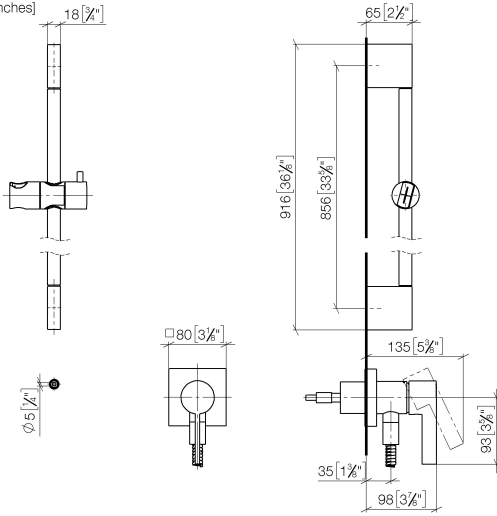

Concealed single-lever mixer with integrated shower connection with shower set without hand shower - Brushed Durabron (23kt Gold)

IMO

36 013 970

Fits: IMO, MEM, CL.1

- cover plate 80 x 80 mm
- metal shower hose 1750mm with integrated anti-twist protection
- slide bar
- Pipe diameter 18 mm
- WRAS 2011027

Required miscellaneous

Concealed wall mounting - 35 003 970 90
 • max. recess depth 103 mm
 • min. recess depth 78 mm

Required miscellaneous

Hand shower - Brushed Durabron (23kt Gold) 28 016 979-28

Required miscellaneous

Hand shower FlowReduce - Brushed Durabron (23kt Gold) 28 018 979-28 0010

Concealed single-lever mixer with integrated shower connection with shower set without hand shower - Brushed Durabronz (23kt Gold)

IMO

36 013 970

mm [inches]

Certificates

Belgaqua_21-025- WRAS_2011027. LGA_29569.
27_1.

36 013 970

Spare parts list

No.	Item Number	Name	Quantity used	Delivery time
1	05 17 20 726 02 90	fixing set	1	2
2	09 31 11 049 90	pin	2	2
3	04 31 11 113 00 90	pin	2	2
4	08 17 97 054-28	holder	2	20
5	90 28 22 597 00-28	holder	1	-
Spare part can no longer be ordered, please order the replacement item				
6	28 322 970-28	Metal shower hose 1/2" x 3/8" x 1750 mm - Brushed Durabron (23kt Gold)	1	20
7	12 580 970-28	Slide unit - Brushed Durabron (23kt Gold)	1	20
8	90 14 20 026 00 90	seal	1	2
9	36 045 970-28	Concealed single-lever mixer with cover plate with integrated shower connection - Brushed Durabron (23kt Gold)	1	20