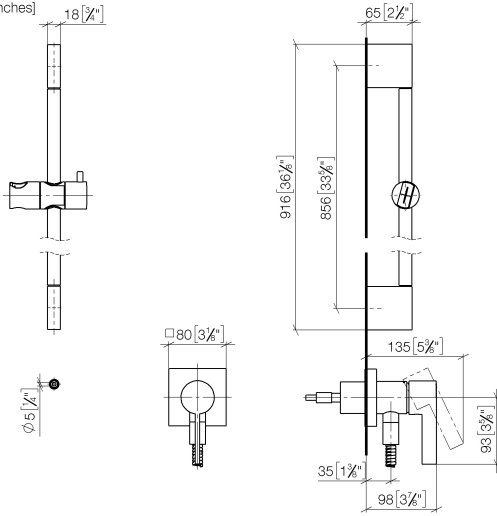

Concealed single-lever mixer with integrated shower connection with shower set without hand shower - Matte Black

IMO

36 013 970

Fits: IMO, MEM, CL.1

- cover plate 80 x 80 mm
- metal shower hose 1750mm with integrated anti-twist protection
- slide bar
- Pipe diameter 18 mm

This article does not include a hand shower!

Intrinsic protection against back flow.

Article cannot be extended, please check the depth of the installation location!

	Matte Black	36 013 970-33
	Chrome	36 013 970-00
	Brushed Platinum	36 013 970-06
	Platinum	36 013 970-08
	Dark Chrome	36 013 970-19
	Brushed Durabronze (23kt Gold)	36 013 970-28
	Brushed Champagne (22kt Gold)	36 013 970-46
	Champagne (22kt Gold)	36 013 970-47
	Brushed Chrome	36 013 970-93
	Brushed Dark Platinum	36 013 970-99

Concealed single-lever mixer with integrated shower connection with shower set without hand shower - Matte Black

IMO

36 013 970

mm [inches]

Concealed single-lever mixer with integrated shower connection with shower set without hand shower - Matte Black