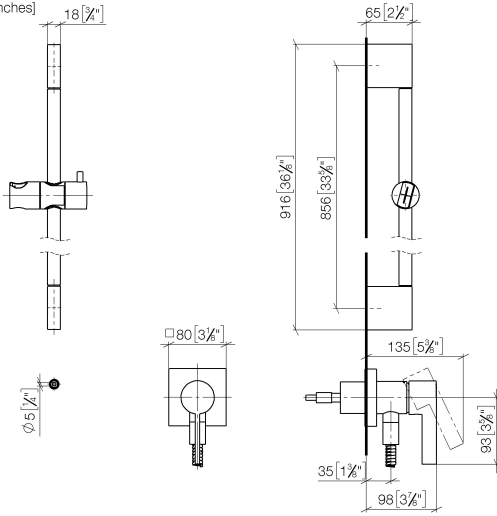

Concealed single-lever mixer with integrated shower connection with shower set without hand shower - Brushed Champagne (22kt Gold)

IMO

36 013 970

Fits: IMO, MEM, CL.1

- cover plate 80 x 80 mm
- metal shower hose 1750mm with integrated anti-twist protection
- slide bar
- Pipe diameter 18 mm

This article does not include a hand shower!

Intrinsic protection against back flow.

Article cannot be extended, please check the depth of the installation location!

	Brushed Champagne (22kt Gold)	36 013 970-46
	Chrome	36 013 970-00
	Brushed Platinum	36 013 970-06
	Platinum	36 013 970-08
	Dark Chrome	36 013 970-19
	Brushed Durabronze (23kt Gold)	36 013 970-28
	Matte Black	36 013 970-33
	Champagne (22kt Gold)	36 013 970-47
	Brushed Chrome	36 013 970-93
	Brushed Dark Platinum	36 013 970-99

Concealed single-lever mixer with integrated shower connection with shower set without hand shower - Brushed Champagne (22kt Gold)

IMO

36 013 970

mm [inches]

Concealed single-lever mixer with integrated shower connection with shower set without hand shower - Brushed Champagne (22kt Gold)

IMO

36 013 970

Parts for other finishes can be found here: [Chrome](#)

Spare parts list

No.	Item Number	Name	Quantity used	Delivery time
1	05 17 20 726 02 90	fixing set	1	2
2	09 31 11 049 90	pin	2	2
3	04 31 11 113 00 90	pin	2	2
4	08 17 97 054-46	holder	2	30
5	90 28 22 597 00-46	holder	1	30
6	28 322 970-46	Metal shower hose 1/2" x 3/8" x 1750 mm - Brushed Champagne (22kt Gold)	1	30
7	12 580 970-46	Slide unit - Brushed Champagne (22kt Gold)	1	30
8	90 14 20 026 00 90	seal	1	2
9	36 045 970-46	Concealed single-lever mixer with cover plate with integrated shower connection - Brushed Champagne (22kt Gold)	1	30