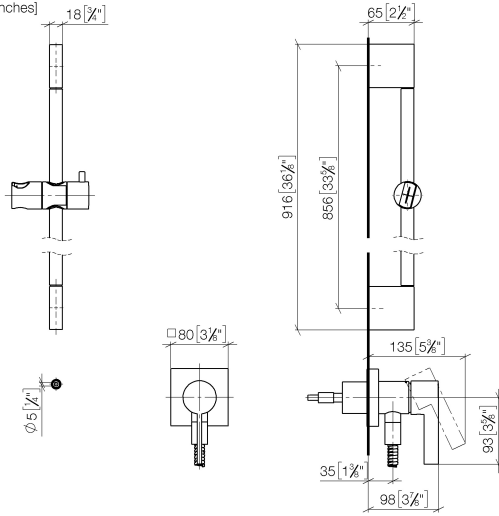

**Concealed single-lever mixer with integrated shower connection with shower set without hand shower - Champagne (22kt Gold)**

IMO

36 013 970

Fits: IMO, MEM, CL.1

- cover plate 80 x 80 mm
- metal shower hose 1750mm with integrated anti-twist protection
- slide bar
- Pipe diameter 18 mm

This article does not include a hand shower!

Intrinsic protection against back flow.

Article cannot be extended, please check the depth of the installation location!

	Champagne (22kt Gold)	36 013 970-47
	Chrome	36 013 970-00
	Brushed Platinum	36 013 970-06
	Platinum	36 013 970-08
	Dark Chrome	36 013 970-19
	Brushed Durabronze (23kt Gold)	36 013 970-28
	Matte Black	36 013 970-33
	Brushed Champagne (22kt Gold)	36 013 970-46
	Brushed Chrome	36 013 970-93
	Brushed Dark Platinum	36 013 970-99

Concealed single-lever mixer with integrated shower connection with shower set without hand shower - Champagne (22kt Gold)

IMO

36 013 970

mm [inches]

**Concealed single-lever mixer with integrated shower connection with shower set without hand shower - Champagne (22kt Gold)**

IMO

36 013 970

Parts for other finishes can be found here: [Chrome](#)

**Spare parts list**

No.	Item Number	Name	Quantity used	Delivery time
1	05 17 20 726 02 90	fixing set	1	2
2	09 31 11 049 90	pin	2	2
3	04 31 11 113 00 90	pin	2	2
4	08 17 97 054-47	holder	2	30
5	90 28 22 597 00-47	holder	1	30
6	28 322 970-47	Metal shower hose 1/2" x 3/8" x 1750 mm - Champagne (22kt Gold)	1	30
7	12 580 970-47	Slide unit - Champagne (22kt Gold)	1	30
8	90 14 20 026 00 90	seal	1	2
9	36 045 970-47	Concealed single-lever mixer with cover plate with integrated shower connection - Champagne (22kt Gold)	1	60