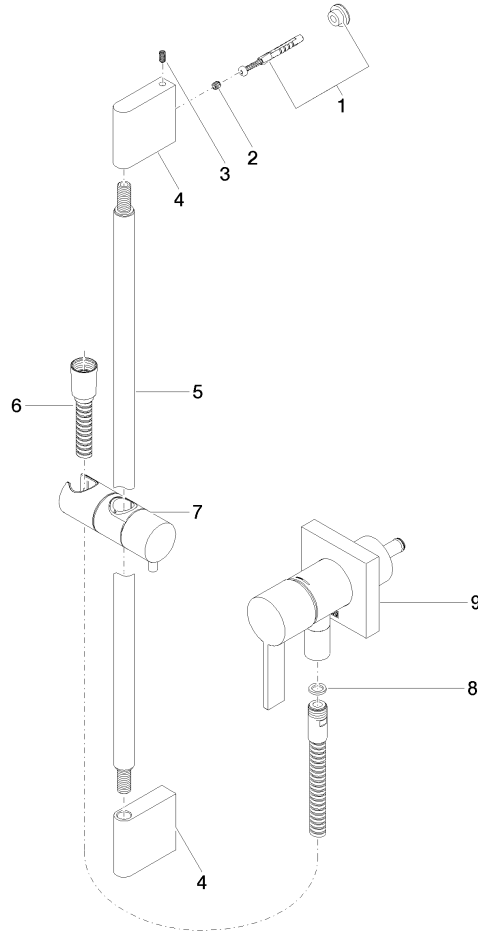

**Concealed single-lever mixer with integrated shower connection with shower set without hand shower - Champagne (22kt Gold)**

IMO

36 013 970

Fits: IMO, MEM, CL.1

- cover plate 80 x 80 mm
- metal shower hose 1750mm with integrated anti-twist protection
- slide bar
- Pipe diameter 18 mm

Concealed single-lever mixer with integrated shower connection with shower set without hand shower - Champagne (22kt Gold)

IMO

36 013 970

mm [inches]

**Concealed single-lever mixer with integrated shower connection with shower set without hand shower - Champagne (22kt Gold)**

IMO

36 013 970

Parts for other finishes can be found here: [Chrome](#)

**Spare parts list**

No.	Item Number	Name	Quantity used	Delivery time
1	05 17 20 726 02 90	fixing set	1	2
2	09 31 11 049 90	pin	2	2
3	04 31 11 113 00 90	pin	2	2
4	08 17 97 054-47	holder	2	30
5	90 28 22 597 00-47	holder	1	30
6	28 322 970-47	Metal shower hose 1/2" x 3/8" x 1750 mm - Champagne (22kt Gold)	1	30
7	12 580 970-47	Slide unit - Champagne (22kt Gold)	1	30
8	90 14 20 026 00 90	seal	1	2
9	36 045 970-47	Concealed single-lever mixer with cover plate with integrated shower connection - Champagne (22kt Gold)	1	60