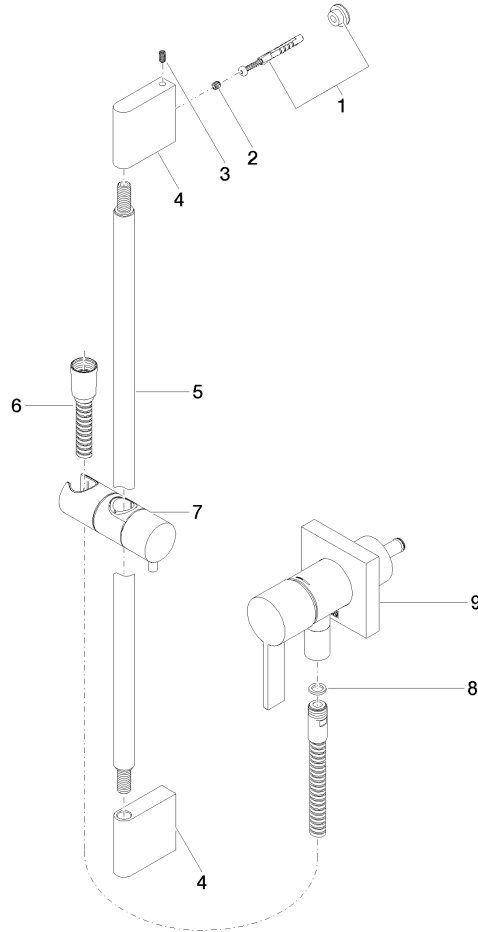

**Concealed single-lever mixer with integrated shower connection with shower set without hand shower - Brushed Dark Platinum**

IMO

36 013 970

Fits: IMO, MEM, CL.1

- cover plate 80 x 80 mm
- metal shower hose 1750mm with integrated anti-twist protection
- slide bar
- Pipe diameter 18 mm

36 013 970

mm [inches]

Certificates

Belgaqua\_21-025- WRAS\_2011027. LGA\_29569.  
27\_1.

36 013 970

### Spare parts list

No.	Item Number	Name	Quantity used	Delivery time
1	05 17 20 726 02 90	fixing set	1	2
2	09 31 11 049 90	pin	2	2
3	04 31 11 113 00 90	pin	2	2
4	08 17 97 054-99	holder	2	30
5	90 28 22 597 00-99	holder	1	30
6	28 322 970-99	Metal shower hose 1/2" x 3/8" x 1750 mm - Brushed Dark Platinum	1	2
7	12 580 970-99	Slide unit - Brushed Dark Platinum	1	30
8	90 14 20 026 00 90	seal	1	2
9	36 045 970-99	Concealed single-lever mixer with cover plate with integrated shower connection - Brushed Dark Platinum	1	30