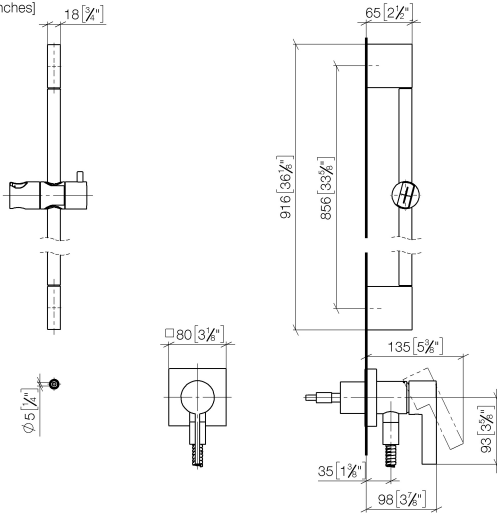

**Concealed single-lever mixer with integrated shower connection with shower set without hand shower - Brushed Dark Platinum**

IMO

36 013 970

Fits: IMO, MEM, CL.1

- cover plate 80 x 80 mm
- metal shower hose 1750mm with integrated anti-twist protection
- slide bar
- Pipe diameter 18 mm

36 013 970

mm [inches]

Certificates

Belgaqua\_21-025- WRAS\_2011027. LGA\_29569.  
27\_1.

36 013 970

### Spare parts list

No.	Item Number	Name	Quantity used	Delivery time
1	05 17 20 726 02 90	fixing set	1	2
2	09 31 11 049 90	pin	2	2
3	04 31 11 113 00 90	pin	2	2
4	08 17 97 054-99	holder	2	30
5	90 28 22 597 00-99	holder	1	30
6	28 322 970-99	Metal shower hose 1/2" x 3/8" x 1750 mm - Brushed Dark Platinum	1	2
7	12 580 970-99	Slide unit - Brushed Dark Platinum	1	30
8	90 14 20 026 00 90	seal	1	2
9	36 045 970-99	Concealed single-lever mixer with cover plate with integrated shower connection - Brushed Dark Platinum	1	30