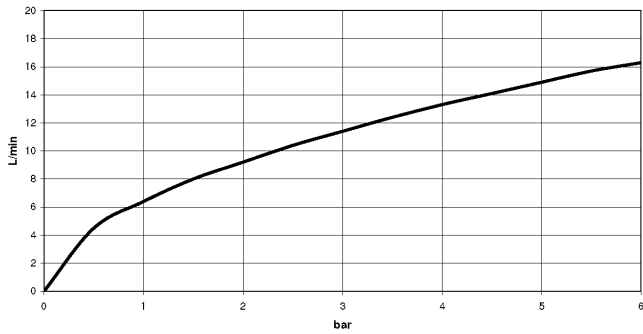

Required miscellaneous

- Concealed wall mounting -** 35 050 970 90
- max. recess depth mm
 - min. recess depth mm

Concealed single-lever mixer with integrated shower connection - Chrome

36 050 970 Product version from 10/1/2023

mm [inches]

Flow rate chart

Codes & Standards

DIN 4109

EN 1717

ISO 3822

Scottish Water
Byelaws

UK Water Supply
Regulations