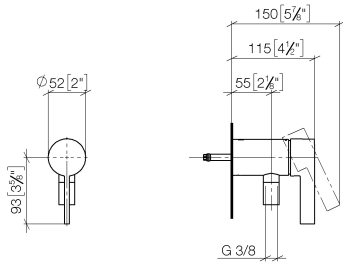

Concealed single-lever mixer with integrated shower connection - Chrome

36 050 970 Product version from 10/1/2023

- without rosette
 - WRAS
- Intrinsic protection against back flow.**

Intrinsic protection against back flow.

Required miscellaneous

- Concealed wall mounting -** 35 050 970 90
- max. recess depth mm
 - min. recess depth mm

Concealed single-lever mixer with integrated shower connection - Chrome

36 050 970 Product version from 10/1/2023

mm [inches]

Flow rate chart

Codes & Standards

DIN 4109

EN 1717

ISO 3822

Scottish Water
Byelaws

UK Water Supply
Regulations

36 050 970 Product version from 10/1/2023

Spare parts list

No.	Item Number	Name	Quantity used	Delivery time
1	90 20 97 064 00-00	handle	1	10
2	09 24 04 266 90	nut	1	2
3	90 15 05 044 04 90	cartridge	1	2
4	09 31 11 004 90	pin	1	60
5	09 23 01 131 90	back-flow preventer	1	2
6	09 14 10 213 90	seal	1	2
7	09 24 03 281-00	nipple	1	10
8	90 21 02 069 00-00	cover	1	10
9	90 14 20 026 00 90	seal	1	2
10	28 322 970-00	Metal shower hose 1/2" x 3/8" x 1750 mm - Chrome	1	2
11	90 14 10 060 00 90	seal	1	2
12	09 18 40 230 90	connection	1	2
13	09 14 10 061 90	seal	1	2