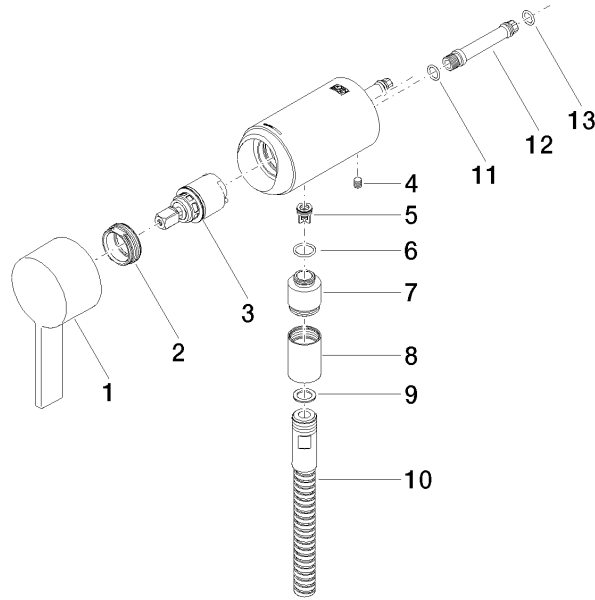

Concealed single-lever mixer with integrated shower connection - Chrome

36 050 970 Product version from 10/1/2023

- without rosette
 - WRAS
- Intrinsic protection against back flow.**

Intrinsic protection against back flow.

mm [inches]

Flow rate chart

Codes & Standards

DIN 4109

EN 1717

ISO 3822

Scottish Water
Byelaws

UK Water Supply
Regulations

Ü-Zeichen

Concealed single-lever mixer with integrated shower connection - Chrome

36 050 970 Product version from 10/1/2023

Certificates

Belgaqua_21-025-2 WRAS_2011 LGA_29

Concealed single-lever mixer with integrated shower connection - Chrome

36 050 970 Product version from 10/1/2023

Spare parts list

No.	Item Number	Name	Quantity used	Delivery time
1	90 20 97 064 00-00	handle	1	10
2	09 24 04 266 90	nut	1	2
3	90 15 05 044 04 90	cartridge	1	2
4	09 31 11 004 90	pin	1	60
5	09 23 01 131 90	back-flow preventer	1	2
6	09 14 10 213 90	seal	1	2
7	09 24 03 281-00	nipple	1	10
8	90 21 02 069 00-00	cover	1	10
9	90 14 20 026 00 90	seal	1	2
10	28 322 970-00	Metal shower hose 1/2" x 3/8" x 1750 mm - Chrome	1	2
11	90 14 10 060 00 90	seal	1	2
12	09 18 40 230 90	connection	1	2
13	09 14 10 061 90	seal	1	2