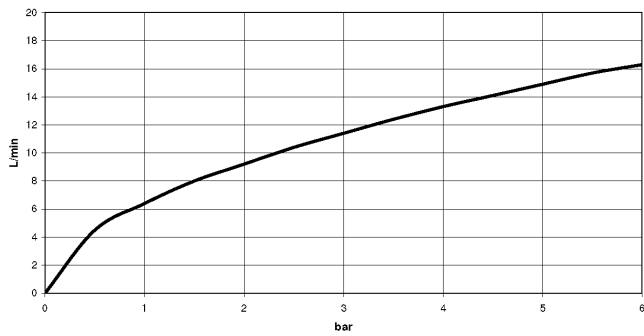

**Concealed single-lever mixer with integrated shower connection - Brushed Champagne (22kt Gold)**

36 050 970 Product version from 10/1/2023

- without rosette
- WRAS

Intrinsic protection against back flow.

## Concealed single-lever mixer with integrated shower connection - Brushed Champagne (22kt Gold)

36 050 970 Product version from 10/1/2023  
mm [inches]

### Flow rate chart

**Concealed single-lever mixer with integrated shower connection - Brushed Champagne (22kt Gold)**

36 050 970 Product version from 10/1/2023

Parts for other finishes can be found here: [Chrome](#)