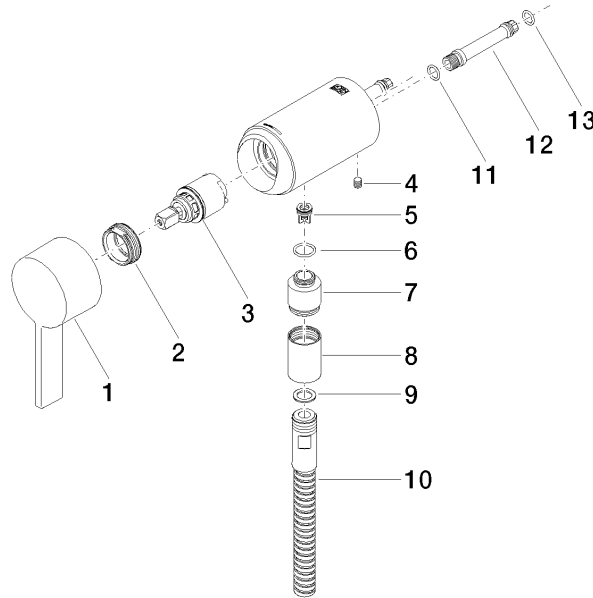

**Concealed single-lever mixer with integrated shower connection - Brushed Champagne (22kt Gold)**

36 050 970 Product version from 10/1/2023

- without rosette
- WRAS

Intrinsic protection against back flow.

## Concealed single-lever mixer with integrated shower connection - Brushed Champagne (22kt Gold)

36 050 970 Product version from 10/1/2023  
mm [inches]

### Flow rate chart

**Concealed single-lever mixer with integrated shower connection - Brushed Champagne (22kt Gold)**

36 050 970 Product version from 10/1/2023

Parts for other finishes can be found here: [Chrome](#)

**Spare parts list**

No.	Item Number	Name	Quantity used	Delivery time
1	90 20 97 064 00-46	handle	1	30
2	09 24 04 266 90	nut	1	2
3	90 15 05 044 04 90	cartridge	1	2
4	09 31 11 004 90	pin	1	60
5	09 23 01 131 90	back-flow preventer	1	2
6	09 14 10 213 90	seal	1	2
7	09 24 03 281-46	nipple	1	30
8	90 21 02 069 00-46	cover	1	30
9	90 14 20 026 00 90	seal	1	2
10	28 322 970-46	Metal shower hose 1/2" x 3/8" x 1750 mm - Brushed Champagne (22kt Gold)	1	30
11	90 14 10 060 00 90	seal	1	2
12	09 18 40 230 90	connection	1	2
13	09 14 10 061 90	seal	1	2