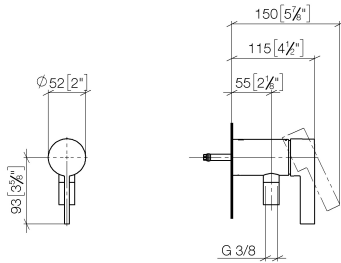

**Concealed single-lever mixer with integrated shower connection - Brushed Champagne (22kt Gold)**

36 050 970 Product version from 10/1/2023

- without rosette
- WRAS

Intrinsic protection against back flow.

## Concealed single-lever mixer with integrated shower connection - Brushed Champagne (22kt Gold)

36 050 970 Product version from 10/1/2023  
mm [inches]

### Flow rate chart

**Concealed single-lever mixer with integrated shower connection - Brushed Champagne (22kt Gold)**

36 050 970 Product version from 10/1/2023

Parts for other finishes can be found here: [Chrome](#)

**Spare parts list**

No.	Item Number	Name	Quantity used	Delivery time
1	90 20 97 064 00-46	handle	1	30
2	09 24 04 266 90	nut	1	2
3	90 15 05 044 04 90	cartridge	1	2
4	09 31 11 004 90	pin	1	60
5	09 23 01 131 90	back-flow preventer	1	2
6	09 14 10 213 90	seal	1	2
7	09 24 03 281-46	nipple	1	30
8	90 21 02 069 00-46	cover	1	30
9	90 14 20 026 00 90	seal	1	2
10	28 322 970-46	Metal shower hose 1/2" x 3/8" x 1750 mm - Brushed Champagne (22kt Gold)	1	30
11	90 14 10 060 00 90	seal	1	2
12	09 18 40 230 90	connection	1	2
13	09 14 10 061 90	seal	1	2