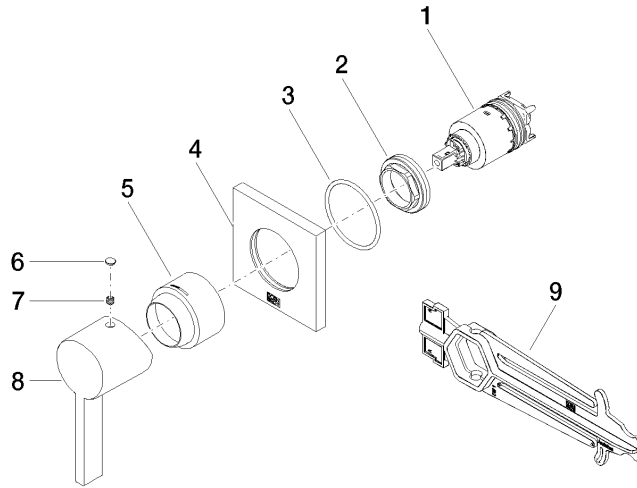

Concealed single-lever mixer with cover plate - Chrome

IMO

36 060 670 Product version from 6/1/2024

- cover plate 80 x 80 mm
- WRAS

Fits: IMO, MEM, CL.1, CYO

	Chrome	36 060 670-00
	Brushed Platinum	36 060 670-06
	Platinum	36 060 670-08
	Dark Chrome	36 060 670-19
	Brushed Light Gold	36 060 670-27
	Brushed Durabronze (23kt Gold)	36 060 670-28
	Matte Black	36 060 670-33
	Brushed Champagne (22kt Gold)	36 060 670-46
	Champagne (22kt Gold)	36 060 670-47
	Brushed Chrome	36 060 670-93
	Brushed Dark Platinum	36 060 670-99

Required miscellaneous

Concealed wall-mounted single-lever mixer - 35 860 970 90

- max. recess depth mm
- min. recess depth mm

36 060 670 Product version from 6/1/2024

mm [inches]

Codes & Standards

DIN 4109

ISO 3822

Scottish Water
Byelaws

UK Water Supply
Regulations

Ü-Zeichen

Certificates

WRAS_2107

LGA_29

Spare parts list

No.	Item Number	Name	Quantity used	Delivery time
1	90 15 05 064 01 90	cartridge	1	2
2	09 24 04 105 90	nut	1	2
3	90 14 10 049 00 90	seal	1	2
4	09 27 78 048-00	rosette	1	10
5	09 11 02 530-00	cover	1	10
6	90 31 20 087 00-00	plug	1	10
7	90 31 11 112 00 90	pin	1	2
8	09 20 67 004-00	handle	1	10
9	90 30 09 064 00 90	key	1	2