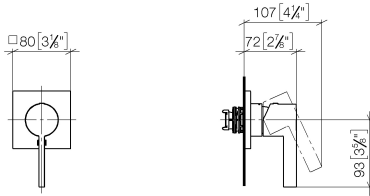

**Concealed single-lever mixer with cover plate - Platinum**

IMO

36 060 670 Product version from 6/1/2024

- cover plate 80 x 80 mm
- WRAS

Fits: IMO, MEM, CL.1, CYO

	Platinum	36 060 670-08
	Chrome	36 060 670-00
	Brushed Platinum	36 060 670-06
	Dark Chrome	36 060 670-19
	Brushed Light Gold	36 060 670-27
	Brushed Durabronze (23kt Gold)	36 060 670-28
	Matte Black	36 060 670-33
	Brushed Champagne (22kt Gold)	36 060 670-46
	Champagne (22kt Gold)	36 060 670-47
	Brushed Chrome	36 060 670-93
	Brushed Dark Platinum	36 060 670-99

**Required miscellaneous**

**Concealed wall-mounted single-lever mixer -** 35 860 970 90

- max. recess depth mm
- min. recess depth mm

36 060 670 Product version from 6/1/2024

mm [inches]

Codes & Standards