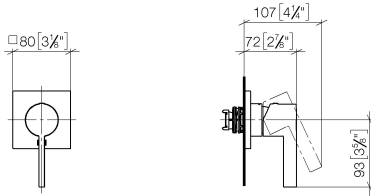

Concealed single-lever mixer with cover plate - Brushed Durabross (23kt Gold)

IMO

36 060 670 Product version from 6/1/2024

- cover plate 80 x 80 mm
- WRAS

Fits: IMO, MEM, CL.1, CYO

	Brushed Durabross (23kt Gold)	36 060 670-28
	Chrome	36 060 670-00
	Brushed Platinum	36 060 670-06
	Platinum	36 060 670-08
	Dark Chrome	36 060 670-19
	Brushed Light Gold	36 060 670-27
	Matte Black	36 060 670-33
	Brushed Champagne (22kt Gold)	36 060 670-46
	Champagne (22kt Gold)	36 060 670-47
	Brushed Chrome	36 060 670-93
	Brushed Dark Platinum	36 060 670-99

Required miscellaneous

Concealed wall-mounted single-lever mixer - 35 860 970 90

- max. recess depth mm
- min. recess depth mm

36 060 670 Product version from 6/1/2024

mm [inches]

Codes & Standards

DIN 4109

No.	Item Number	Name	Quantity used	Delivery time
1	90 15 05 064 01 90	cartridge	1	2
2	09 24 04 105 90	nut	1	2
3	90 14 10 049 00 90	seal	1	2
4	09 27 78 048-28	rosette	1	20
5	09 11 02 530-28	cover	1	20
6	90 31 20 087 00-28	plug	1	20
7	90 31 11 112 00 90	pin	1	2
8	09 20 67 004-28	handle	1	20
9	90 30 09 064 00 90	key	1	2