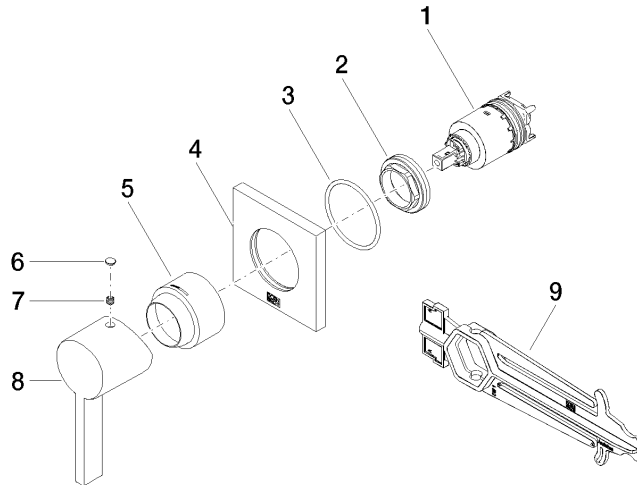

Concealed single-lever mixer with cover plate - Brushed Durabross (23kt Gold)

IMO

36 060 670 Product version from 6/1/2024

- cover plate 80 x 80 mm
- WRAS

Fits: IMO, MEM, CL.1, CYO

	Brushed Durabross (23kt Gold)	36 060 670-28
	Chrome	36 060 670-00
	Brushed Platinum	36 060 670-06
	Platinum	36 060 670-08
	Dark Chrome	36 060 670-19
	Brushed Light Gold	36 060 670-27
	Matte Black	36 060 670-33
	Brushed Champagne (22kt Gold)	36 060 670-46
	Champagne (22kt Gold)	36 060 670-47
	Brushed Chrome	36 060 670-93
	Brushed Dark Platinum	36 060 670-99

Required miscellaneous

Concealed wall-mounted single-lever mixer - 35 860 970 90

- max. recess depth mm
- min. recess depth mm

36 060 670 Product version from 6/1/2024

mm [inches]

Codes & Standards

DIN 4109

ISO 3822

Scottish Water
Byelaws

UK Water Supply
Regulations

Ü-Zeichen

Certificates

WRAS_2107

LGA_29

Spare parts list

No.	Item Number	Name	Quantity used	Delivery time
1	90 15 05 064 01 90	cartridge	1	2
2	09 24 04 105 90	nut	1	2
3	90 14 10 049 00 90	seal	1	2
4	09 27 78 048-28	rosette	1	20
5	09 11 02 530-28	cover	1	20
6	90 31 20 087 00-28	plug	1	20
7	90 31 11 112 00 90	pin	1	2
8	09 20 67 004-28	handle	1	20
9	90 30 09 064 00 90	key	1	2