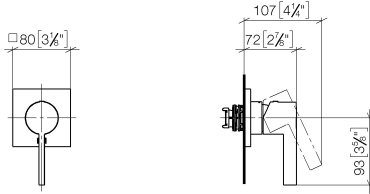

**Concealed single-lever mixer with cover plate - Brushed Chrome**

IMO

36 060 670 Product version from 6/1/2024

- cover plate 80 x 80 mm
- WRAS

Fits: IMO, MEM, CL.1, CYO

	Brushed Chrome	36 060 670-93
	Chrome	36 060 670-00
	Brushed Platinum	36 060 670-06
	Platinum	36 060 670-08
	Dark Chrome	36 060 670-19
	Brushed Light Gold	36 060 670-27
	Brushed Durabronze (23kt Gold)	36 060 670-28
	Matte Black	36 060 670-33
	Brushed Champagne (22kt Gold)	36 060 670-46
	Champagne (22kt Gold)	36 060 670-47
	Brushed Dark Platinum	36 060 670-99

**Required miscellaneous**

**Concealed wall-mounted single-lever mixer -** 35 860 970 90

- max. recess depth mm
- min. recess depth mm

36 060 670 Product version from 6/1/2024

mm [inches]

Codes & Standards