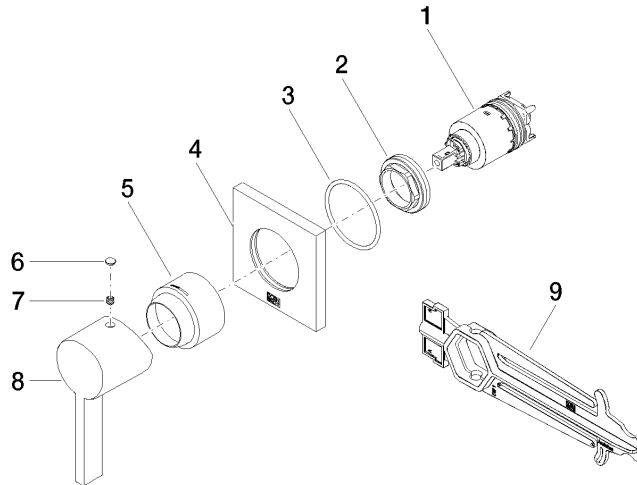

Concealed single-lever mixer with cover plate - Brushed Dark Platinum

IMO

36 060 670 Product version from 6/1/2024

- cover plate 80 x 80 mm
- WRAS

Fits: IMO, MEM, CL.1, CYO

	Brushed Dark Platinum	36 060 670-99
	Chrome	36 060 670-00
	Brushed Platinum	36 060 670-06
	Platinum	36 060 670-08
	Dark Chrome	36 060 670-19
	Brushed Light Gold	36 060 670-27
	Brushed Durabronze (23kt Gold)	36 060 670-28
	Matte Black	36 060 670-33
	Brushed Champagne (22kt Gold)	36 060 670-46
	Champagne (22kt Gold)	36 060 670-47
	Brushed Chrome	36 060 670-93

Required miscellaneous

Concealed wall-mounted single-lever mixer - 35 860 970 90

- max. recess depth mm
- min. recess depth mm

36 060 670 Product version from 6/1/2024

mm [inches]

Codes & Standards

DIN 4109

ISO 3822

Scottish Water
Byelaws

UK Water Supply
Regulations

Ü-Zeichen

Certificates

WRAS_2107

LGA_29

Spare parts list

No.	Item Number	Name	Quantity used	Delivery time
1	90 15 05 064 01 90	cartridge	1	2
2	09 24 04 105 90	nut	1	2
3	90 14 10 049 00 90	seal	1	2
4	09 27 78 048-99	rosette	1	20
5	09 11 02 530-99	cover	1	20
6	90 31 20 087 00-99	plug	1	20
7	90 31 11 112 00 90	pin	1	2
8	09 20 67 004-99	handle	1	20
9	90 30 09 064 00 90	key	1	2