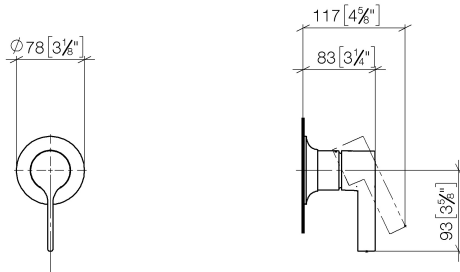

**VAIA Concealed single-lever mixer with cover plate - Dark Chrome**

36 060 809

- cover plate 80 x 80 mm

	Dark Chrome	36 060 809-19
	Chrome	36 060 809-00
	Brushed Platinum	36 060 809-06
	Platinum	36 060 809-08
	Brushed Durabronze (23kt Gold)	36 060 809-28
	Brushed Bronze	36 060 809-42
	Brushed Champagne (22kt Gold)	36 060 809-46
	Champagne (22kt Gold)	36 060 809-47
	Brushed Dark Platinum	36 060 809-99

**Required miscellaneous**

**Concealed wall-mounted single-lever mixer -** 35 860 970 90

- max. recess depth mm
- min. recess depth mm

**VAIA Concealed single-lever mixer with cover plate - Dark Chrome**

---

36 060 809

mm [inches]

**Flow rate chart**

---

**Codes & Standards**

---

DIN 4109