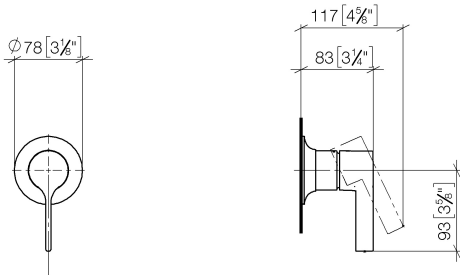

VAIA Concealed single-lever mixer with cover plate - Brushed Durabrass (23kt Gold)

36 060 809

- cover plate 80 x 80 mm

	Brushed Durabrass (23kt Gold)	36 060 809-28
	Chrome	36 060 809-00
	Brushed Platinum	36 060 809-06
	Platinum	36 060 809-08
	Dark Chrome	36 060 809-19
	Brushed Bronze	36 060 809-42
	Brushed Champagne (22kt Gold)	36 060 809-46
	Champagne (22kt Gold)	36 060 809-47
	Brushed Dark Platinum	36 060 809-99

Required miscellaneous

Concealed wall-mounted single-lever mixer - 35 860 970 90

- max. recess depth mm
- min. recess depth mm

VAIA Concealed single-lever mixer with cover plate - Brushed Durabronz (23kt Gold)

36 060 809
mm [inches]

Flow rate chart

Codes & Standards

DIN 4109

ISO 3822

Ü-Zeichen

VAIA Concealed single-lever mixer with cover plate - Brushed Durabronz (23kt Gold)

36 060 809