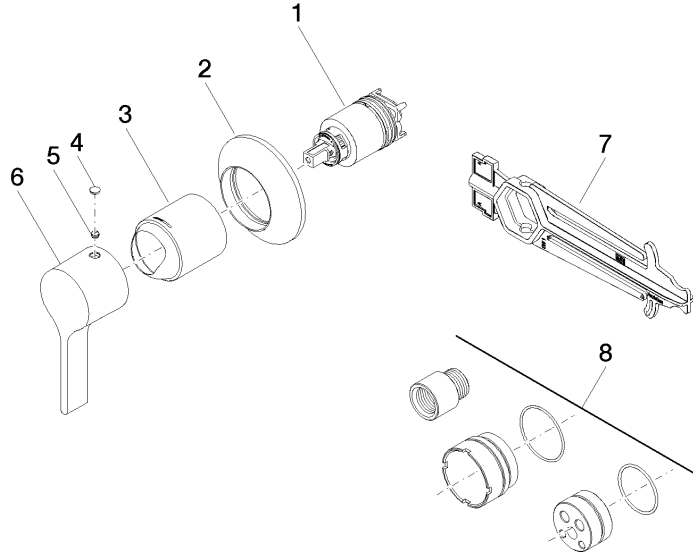

Required miscellaneous

Concealed wall-mounted single-lever mixer - 35 860 970 90

- max. recess depth mm
- min. recess depth mm

VAIA Concealed single-lever mixer with cover plate - Brushed Durabronz (23kt Gold)

36 060 809
mm [inches]

Flow rate chart

Codes & Standards

DIN 4109

ISO 3822

Ü-Zeichen

VAIA Concealed single-lever mixer with cover plate - Brushed Durabronz (23kt Gold)

36 060 809

Certificates

LGA_29

VAIA Concealed single-lever mixer with cover plate - Brushed Durabronz (23kt Gold)

36 060 809

Spare parts list

No.	Item Number	Name	Quantity used	Delivery time
1	90 15 05 064 01 90	cartridge	1	2
2	90 27 80 032 00-28	rosette	1	20
3	09 11 02 293-28	cover	1	60
4	90 31 20 087 00-28	plug	1	20
5	90 31 11 063 00 90	pin	1	2
6	09 20 80 021-28	handle	1	20
7	90 30 09 064 00 90	key	1	2
8	12 869 970 90	Extension 20 mm -	1	2