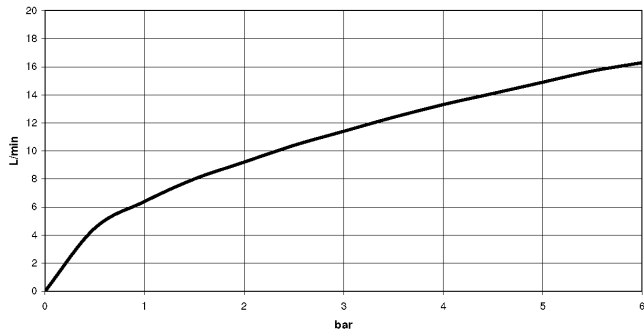

Required miscellaneous

Concealed wall-mounted single-lever mixer - 35 860 970 90

- max. recess depth mm
- min. recess depth mm

VAIA Concealed single-lever mixer with cover plate - Brushed Durabronz (23kt Gold)

36 060 809
mm [inches]

Flow rate chart

Codes & Standards

DIN 4109

ISO 3822

Ü-Zeichen

VAIA Concealed single-lever mixer with cover plate - Brushed Durabronz (23kt Gold)

36 060 809