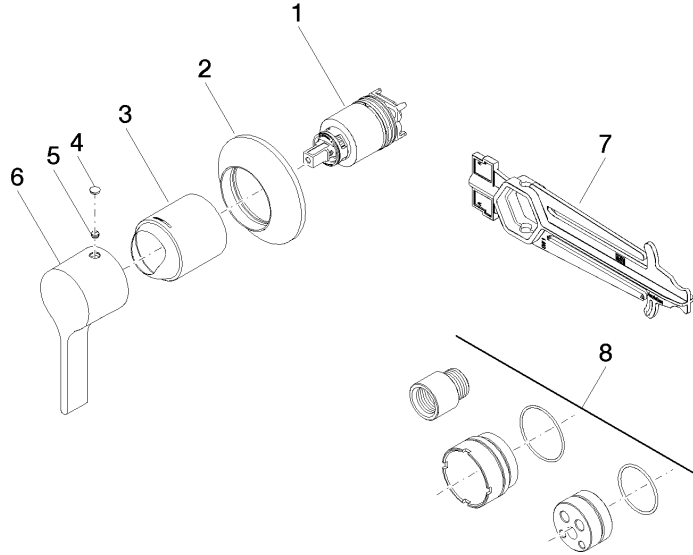

Required miscellaneous

Concealed wall-mounted single-lever mixer - 35 860 970 90

- max. recess depth mm
- min. recess depth mm

VAIA Concealed single-lever mixer with cover plate - Brushed Dark Platinum

36 060 809

mm [inches]

Codes & Standards

DIN 4109

ISO 3822

Ü-Zeichen

Certificates

LGA_29

VAIA Concealed single-lever mixer with cover plate - Brushed Dark Platinum

36 060 809

Spare parts list

No.	Item Number	Name	Quantity used	Delivery time
1	90 15 05 064 01 90	cartridge	1	2
2	90 27 80 032 00-99	rosette	1	20
3	09 11 02 293-99	cover	1	20
4	90 31 20 087 00-99	plug	1	20
5	90 31 11 063 00 90	pin	1	2
6	09 20 80 021-99	handle	1	20
7	90 30 09 064 00 90	key	1	2
8	12 869 970 90	Extension 20 mm -	1	2