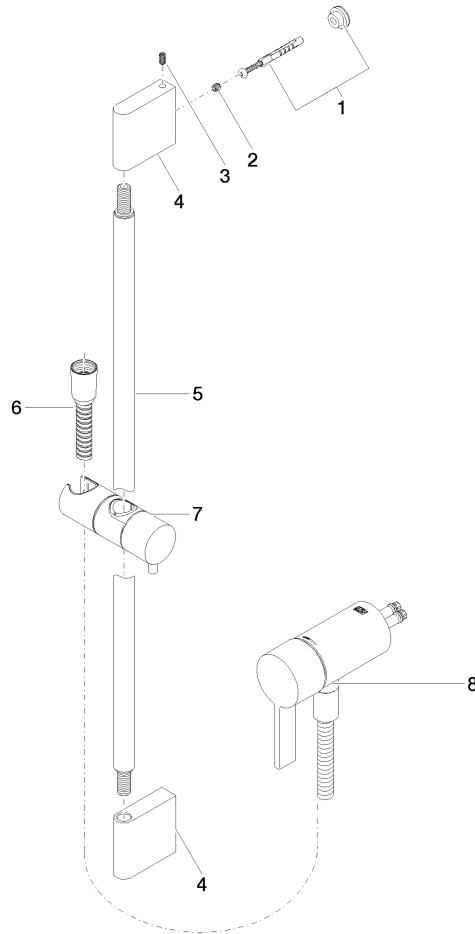

Concealed single-lever mixer with integrated shower connection with shower set without hand shower - Chrome

IMO

36 110 970

- metal shower hose 1750mm with integrated anti-twist protection
- slide bar
- Pipe diameter 18 mm

Required miscellaneous

	Concealed wall mounting - •max. recess depth 105 mm •min. recess depth 80 mm	35 050 970 90
--	---	---------------

Required miscellaneous

	Hand shower FlowReduce - Chrome	28 012 979-00 0010
--	--	--------------------

Concealed single-lever mixer with integrated shower connection with shower set without hand shower - Chrome

IMO

36 110 970
mm [inches]

Certificates

Belgaqua_21-025- WRAS_2011027. LGA_29928.
27_1.

36 110 970

Spare parts list

No.	Item Number	Name	Quantity used	Delivery time
1	05 17 20 726 02 90	fixing set	1	2
2	09 31 11 049 90	pin	2	2
3	04 31 11 113 00 90	pin	2	2
4	08 17 97 054-00	holder	2	10
5	90 28 22 597 00-00	holder	1	10
6	28 322 970-00	Metal shower hose 1/2" x 3/8" x 1750 mm - Chrome	1	2
7	12 580 970-00	Slide unit - Chrome	1	10
9	36 050 970-00	Concealed single-lever mixer with integrated shower connection - Chrome	1	10