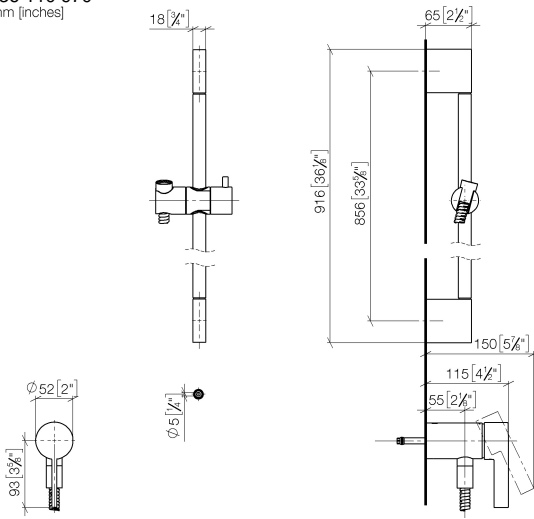

Concealed single-lever mixer with integrated shower connection with shower set without hand shower - Brushed Platinum

IMO

36 110 970

- metal shower hose 1750mm with integrated anti-twist protection
- slide bar
- Pipe diameter 18 mm

Required miscellaneous

Concealed wall mounting - 35 050 970 90
 •max. recess depth 105 mm
 •min. recess depth 80 mm

Required miscellaneous

Hand shower FlowReduce - 28 016 979-06
Brushed Platinum 0010

Required miscellaneous

Hand shower - Brushed Platinum 28 017 979-06

Required miscellaneous

Hand shower - Brushed Platinum 28 016 979-06

Required miscellaneous

Hand shower FlowReduce - 28 018 979-06
Brushed Platinum 0010

Concealed single-lever mixer with integrated shower connection with shower set without hand shower - Brushed Platinum

IMO

36 110 970
mm [inches]

Certificates

Belgaqua_21-025- WRAS_2011027. LGA_29928.
27_1.

36 110 970

Spare parts list

No.	Item Number	Name	Quantity used	Delivery time
1	05 17 20 726 02 90	fixing set	1	2
2	09 31 11 049 90	pin	2	2
3	04 31 11 113 00 90	pin	2	2
4	08 17 97 054-06	holder	2	10
5	90 28 22 597 00-06	holder	1	10
6	28 322 970-06	Metal shower hose 1/2" x 3/8" x 1750 mm - Brushed Platinum	1	2
7	12 580 970-06	Slide unit - Brushed Platinum	1	10
9	36 050 970-06	Concealed single-lever mixer with integrated shower connection - Brushed Platinum	1	10