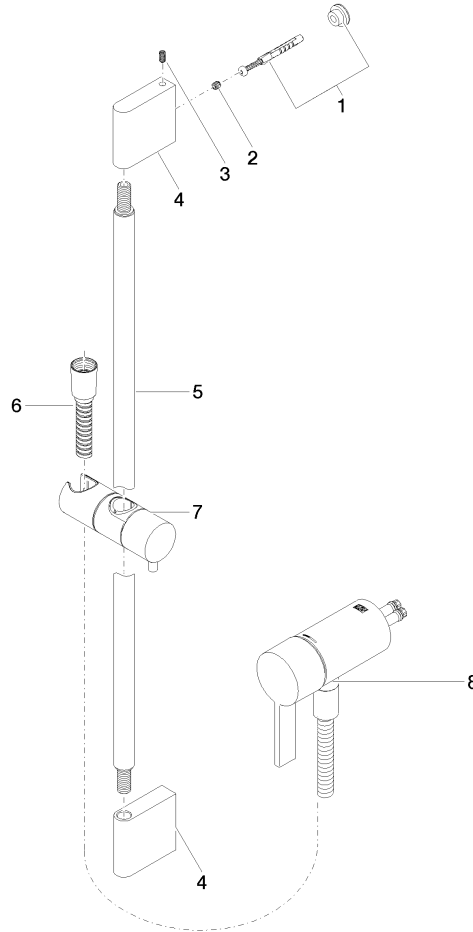

Concealed single-lever mixer with integrated shower connection with shower set without hand shower - Platinum

IMO

36 110 970

- metal shower hose 1750mm with integrated anti-twist protection
- slide bar
- Pipe diameter 18 mm
- WRAS 2011027

Concealed single-lever mixer with integrated shower connection with shower set without hand shower - Platinum

IMO

36 110 970
mm [inches]

Certificates

Belgaqua_21-025- WRAS_2011027. LGA_29928.
27_1.

36 110 970

Spare parts list

No.	Item Number	Name	Quantity used	Delivery time
1	05 17 20 726 02 90	fixing set	1	2
2	09 31 11 049 90	pin	2	2
3	04 31 11 113 00 90	pin	2	2
4	08 17 97 054-08	holder	2	40
5	90 28 22 597 00-08	holder	1	-
Spare part can no longer be ordered, please order the replacement item				
6	28 322 970-08	Metal shower hose 1/2" x 3/8" x 1750 mm - Platinum	1	40
7	12 580 970-08	Slide unit - Platinum	1	40
9	36 050 970-08	Concealed single-lever mixer with integrated shower connection - Platinum	1	40