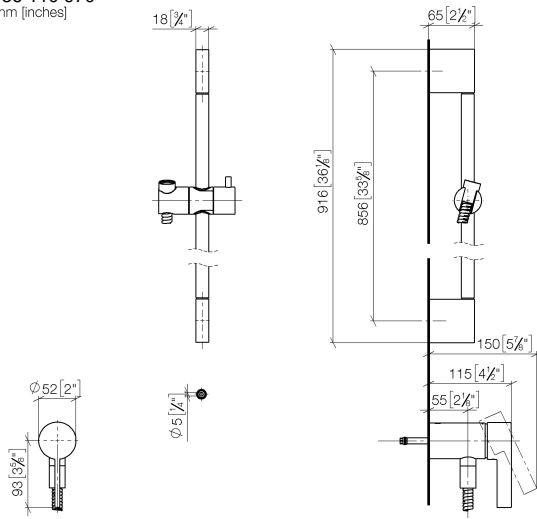

Concealed single-lever mixer with integrated shower connection with shower set without hand shower - Platinum

IMO

36 110 970

- metal shower hose 1750mm with integrated anti-twist protection
- slide bar
- Pipe diameter 18 mm
- WRAS 2011027

Concealed single-lever mixer with integrated shower connection with shower set without hand shower - Platinum

IMO

36 110 970
mm [inches]

Certificates

Belgaqua_21-025- WRAS_2011027. LGA_29928.
27_1.

36 110 970

Spare parts list

No.	Item Number	Name	Quantity used	Delivery time
1	05 17 20 726 02 90	fixing set	1	2
2	09 31 11 049 90	pin	2	2
3	04 31 11 113 00 90	pin	2	2
4	08 17 97 054-08	holder	2	40
5	90 28 22 597 00-08	holder	1	-
Spare part can no longer be ordered, please order the replacement item				
6	28 322 970-08	Metal shower hose 1/2" x 3/8" x 1750 mm - Platinum	1	40
7	12 580 970-08	Slide unit - Platinum	1	40
9	36 050 970-08	Concealed single-lever mixer with integrated shower connection - Platinum	1	40