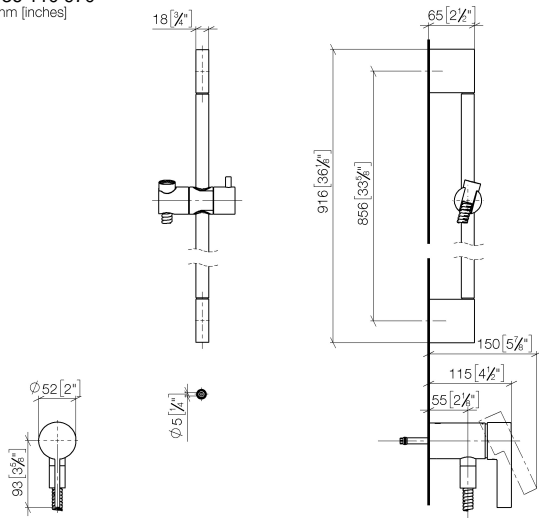

Concealed single-lever mixer with integrated shower connection with shower set without hand shower - Dark Chrome

IMO

36 110 970

- metal shower hose 1750mm with integrated anti-twist protection
- slide bar
- Pipe diameter 18 mm
- WRAS 2011027

Concealed single-lever mixer with integrated shower connection with shower set without hand shower - Dark Chrome

IMO

36 110 970
mm [inches]

Concealed single-lever mixer with integrated shower connection with shower set without hand shower - Dark Chrome