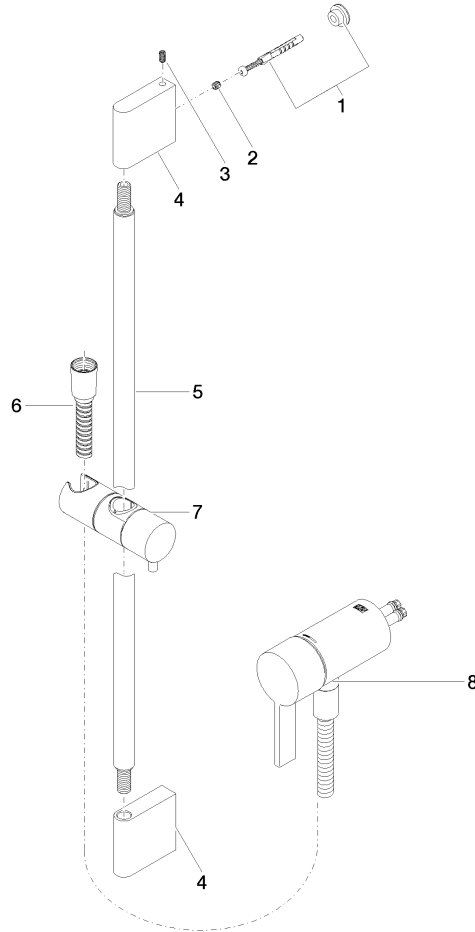

Concealed single-lever mixer with integrated shower connection with shower set without hand shower - Brushed Light Gold

IMO

36 110 970

- metal shower hose 1750mm with integrated anti-twist protection
- slide bar
- Pipe diameter 18 mm
- WRAS 2011027

Required miscellaneous

- Concealed wall mounting -**
- min. recess depth 80 mm
 - max. recess depth 105 mm

35 050 970 90

Required miscellaneous

- Hand shower FlowReduce -
Brushed Light Gold**

28 018 979-27
0010

Concealed single-lever mixer with integrated shower connection with shower set without hand shower - Brushed Light Gold

IMO

36 110 970
mm [inches]

36 110 970

Spare parts list

No.	Item Number	Name	Quantity used	Delivery time
1	05 17 20 726 02 90	fixing set	1	2
2	09 31 11 049 90	pin	2	2
3	04 31 11 113 00 90	pin	2	2
4	08 17 97 054-27	holder	2	60
5	90 28 22 597 00-27	holder	1	30
6	28 322 970-27	Metal shower hose 1/2" x 3/8" x 1750 mm - Brushed Light Gold	1	30
7	12 580 970-27	Slide unit - Brushed Light Gold	1	30
9	36 050 970-27	Concealed single-lever mixer with integrated shower connection - Brushed Light Gold	1	30