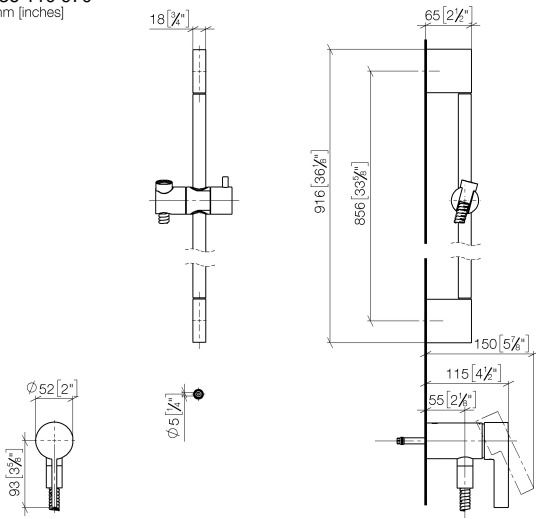

Concealed single-lever mixer with integrated shower connection with shower set without hand shower - Matte Black

IMO

36 110 970

- metal shower hose 1750mm with integrated anti-twist protection
- slide bar
- Pipe diameter 18 mm

Concealed single-lever mixer with integrated shower connection with shower set without hand shower - Matte Black

IMO

36 110 970
mm [inches]

Certificates

Belgaqua_21-025- WRAS_2011027. LGA_29928.
27_1.

36 110 970

Spare parts list

No.	Item Number	Name	Quantity used	Delivery time
1	05 17 20 726 02 90	fixing set	1	2
2	09 31 11 049 90	pin	2	2
3	04 31 11 113 00 90	pin	2	2
4	08 17 97 054-33	holder	2	30
5	90 28 22 597 00-33	holder	1	30
6	28 322 970-33	Metal shower hose 1/2" x 3/8" x 1750 mm - Matte Black	1	2
7	12 580 970-33	Slide unit - Matte Black	1	10
9	36 050 970-33	Concealed single-lever mixer with integrated shower connection - Matte Black	1	30