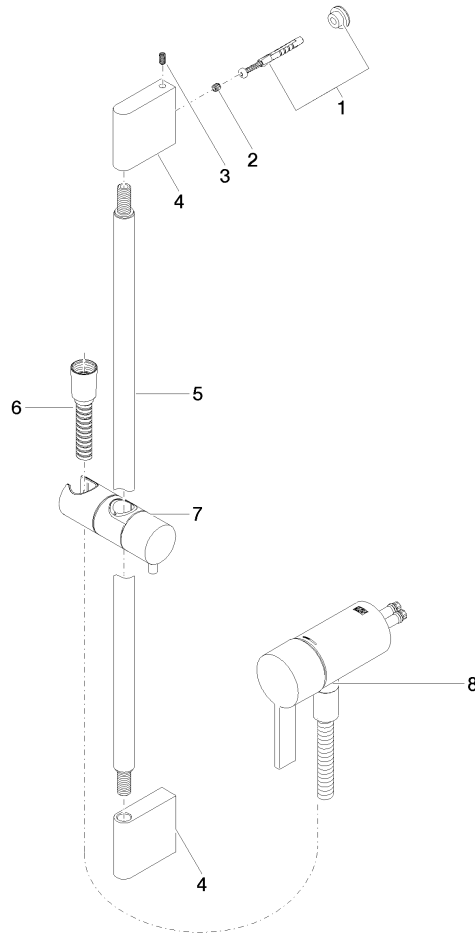

**Concealed single-lever mixer with integrated shower connection with shower set without hand shower - Brushed Bronze**

IMO

36 110 970

- metal shower hose 1750mm with integrated anti-twist protection
- slide bar
- Pipe diameter 18 mm
- WRAS 2011027

**Required miscellaneous**

	<b>Hand shower - Brushed Bronze</b>	28 018 979-42
---	-------------------------------------	---------------

**Required miscellaneous**

	<b>Hand shower - Brushed Bronze</b>	28 017 979-42
---	-------------------------------------	---------------

Concealed single-lever mixer with integrated shower connection with shower set without hand shower - Brushed Bronze

IMO

36 110 970  
mm [inches]

36 110 970

### Spare parts list

No.	Item Number	Name	Quantity used	Delivery time
1	05 17 20 726 02 90	fixing set	1	2
2	09 31 11 049 90	pin	2	2
3	04 31 11 113 00 90	pin	2	2
4	08 17 97 054-42	holder	2	60
5	90 28 22 597 00-42	holder	1	30
6	28 322 970-42	Metal shower hose 1/2" x 3/8" x 1750 mm - Brushed Bronze	1	30
7	12 580 970-42	Slide unit - Brushed Bronze	1	30
9	36 050 970-42	Concealed single-lever mixer with integrated shower connection - Brushed Bronze	1	30