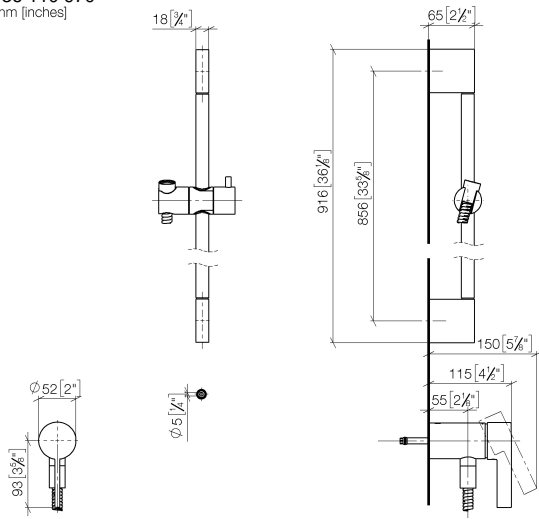

**Concealed single-lever mixer with integrated shower connection with shower set without hand shower - Brushed Bronze**

IMO

36 110 970

- metal shower hose 1750mm with integrated anti-twist protection
- slide bar
- Pipe diameter 18 mm
- WRAS 2011027

**Required miscellaneous**

	<b>Concealed wall mounting -</b> •min. recess depth 80 mm •max. recess depth 105 mm	35 050 970 90
---	---	---------------

**Required miscellaneous**

	<b>Hand shower FlowReduce - Brushed Bronze</b>	28 018 979-42 0010
---	--	-----------------------

Concealed single-lever mixer with integrated shower connection with shower set without hand shower - Brushed Bronze

IMO

36 110 970  
mm [inches]

36 110 970

### Spare parts list

No.	Item Number	Name	Quantity used	Delivery time
1	05 17 20 726 02 90	fixing set	1	2
2	09 31 11 049 90	pin	2	2
3	04 31 11 113 00 90	pin	2	2
4	08 17 97 054-42	holder	2	60
5	90 28 22 597 00-42	holder	1	30
6	28 322 970-42	Metal shower hose 1/2" x 3/8" x 1750 mm - Brushed Bronze	1	30
7	12 580 970-42	Slide unit - Brushed Bronze	1	30
9	36 050 970-42	Concealed single-lever mixer with integrated shower connection - Brushed Bronze	1	30