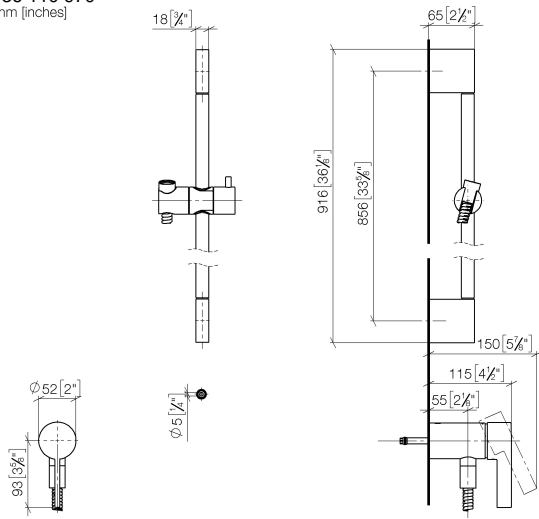

Concealed single-lever mixer with integrated shower connection with shower set without hand shower - Brushed Champagne (22kt Gold)

IMO

36 110 970

- metal shower hose 1750mm with integrated anti-twist protection
- slide bar
- Pipe diameter 18 mm
- WRAS 2011027

Concealed single-lever mixer with integrated shower connection with shower set without hand shower - Brushed Champagne (22kt Gold)

IMO

36 110 970
mm [inches]

Concealed single-lever mixer with integrated shower connection with shower set without hand shower - Brushed Champagne (22kt Gold)

IMO

36 110 970

Parts for other finishes can be found here: [Chrome](#)

Spare parts list

No.	Item Number	Name	Quantity used	Delivery time
1	05 17 20 726 02 90	fixing set	1	2
2	09 31 11 049 90	pin	2	2
3	04 31 11 113 00 90	pin	2	2
4	08 17 97 054-46	holder	2	30
5	90 28 22 597 00-46	holder	1	30
6	28 322 970-46	Metal shower hose 1/2" x 3/8" x 1750 mm - Brushed Champagne (22kt Gold)	1	30
7	12 580 970-46	Slide unit - Brushed Champagne (22kt Gold)	1	30
9	36 050 970-46	Concealed single-lever mixer with integrated shower connection - Brushed Champagne (22kt Gold)	1	30