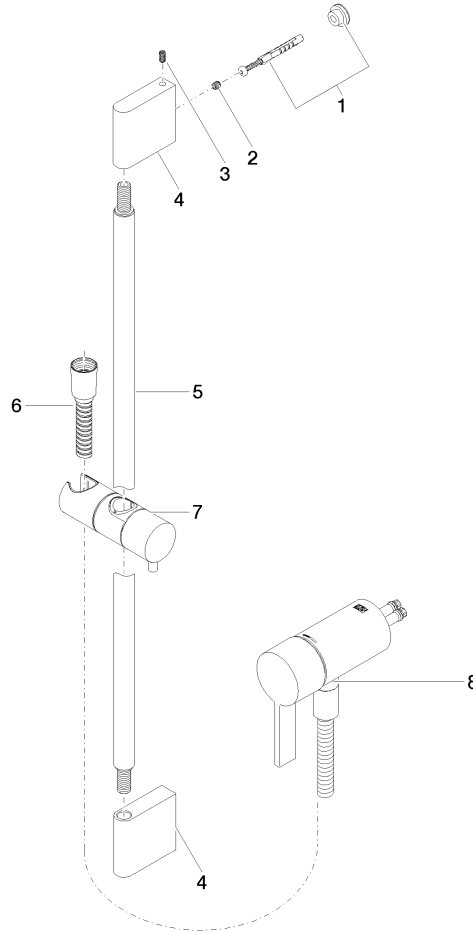

Concealed single-lever mixer with integrated shower connection with shower set without hand shower - Brushed Champagne (22kt Gold)

IMO

36 110 970

- metal shower hose 1750mm with integrated anti-twist protection
- slide bar
- Pipe diameter 18 mm
- WRAS 2011027

Concealed single-lever mixer with integrated shower connection with shower set without hand shower - Brushed Champagne (22kt Gold)

IMO

36 110 970
mm [inches]

Concealed single-lever mixer with integrated shower connection with shower set without hand shower - Brushed Champagne (22kt Gold)

IMO

36 110 970

Parts for other finishes can be found here: [Chrome](#)

Spare parts list

No.	Item Number	Name	Quantity used	Delivery time
1	05 17 20 726 02 90	fixing set	1	2
2	09 31 11 049 90	pin	2	2
3	04 31 11 113 00 90	pin	2	2
4	08 17 97 054-46	holder	2	30
5	90 28 22 597 00-46	holder	1	30
6	28 322 970-46	Metal shower hose 1/2" x 3/8" x 1750 mm - Brushed Champagne (22kt Gold)	1	30
7	12 580 970-46	Slide unit - Brushed Champagne (22kt Gold)	1	30
9	36 050 970-46	Concealed single-lever mixer with integrated shower connection - Brushed Champagne (22kt Gold)	1	30