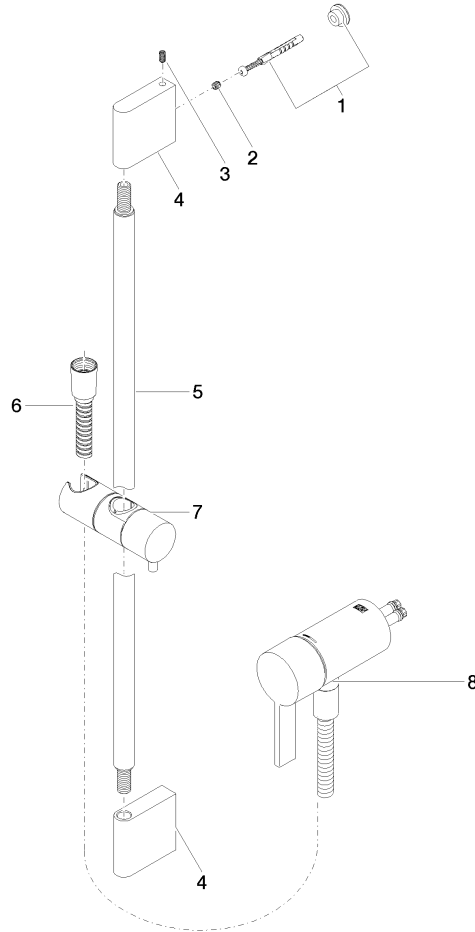

Concealed single-lever mixer with integrated shower connection with shower set without hand shower - Champagne (22kt Gold)

IMO

36 110 970

- metal shower hose 1750mm with integrated anti-twist protection
- slide bar
- Pipe diameter 18 mm

Concealed single-lever mixer with integrated shower connection with shower set without hand shower - Champagne (22kt Gold)

IMO

36 110 970
mm [inches]

Concealed single-lever mixer with integrated shower connection with shower set without hand shower - Champagne (22kt Gold)

IMO

36 110 970

Parts for other finishes can be found here: [Chrome](#)

Spare parts list

No.	Item Number	Name	Quantity used	Delivery time
1	05 17 20 726 02 90	fixing set	1	2
2	09 31 11 049 90	pin	2	2
3	04 31 11 113 00 90	pin	2	2
4	08 17 97 054-47	holder	2	30
5	90 28 22 597 00-47	holder	1	30
6	28 322 970-47	Metal shower hose 1/2" x 3/8" x 1750 mm - Champagne (22kt Gold)	1	30
7	12 580 970-47	Slide unit - Champagne (22kt Gold)	1	30
9	36 050 970-47	Concealed single-lever mixer with integrated shower connection - Champagne (22kt Gold)	1	30