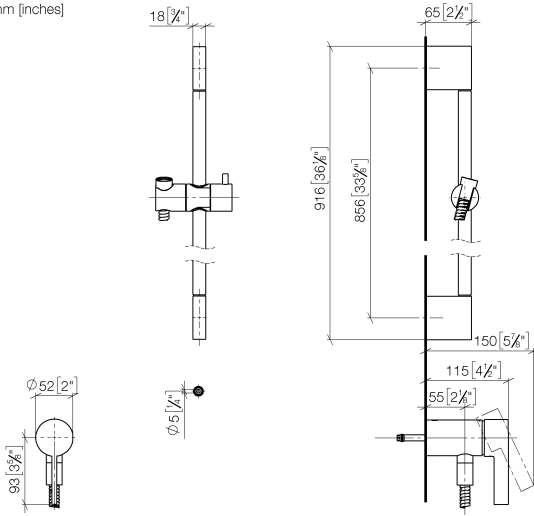

Concealed single-lever mixer with integrated shower connection with shower set without hand shower - Champagne (22kt Gold)

IMO

36 110 970

- metal shower hose 1750mm with integrated anti-twist protection
- slide bar
- Pipe diameter 18 mm

Concealed single-lever mixer with integrated shower connection with shower set without hand shower - Champagne (22kt Gold)

IMO

36 110 970
mm [inches]

Concealed single-lever mixer with integrated shower connection with shower set without hand shower - Champagne (22kt Gold)

IMO

36 110 970

Parts for other finishes can be found here: [Chrome](#)

Spare parts list

No.	Item Number	Name	Quantity used	Delivery time
1	05 17 20 726 02 90	fixing set	1	2
2	09 31 11 049 90	pin	2	2
3	04 31 11 113 00 90	pin	2	2
4	08 17 97 054-47	holder	2	30
5	90 28 22 597 00-47	holder	1	30
6	28 322 970-47	Metal shower hose 1/2" x 3/8" x 1750 mm - Champagne (22kt Gold)	1	30
7	12 580 970-47	Slide unit - Champagne (22kt Gold)	1	30
9	36 050 970-47	Concealed single-lever mixer with integrated shower connection - Champagne (22kt Gold)	1	30