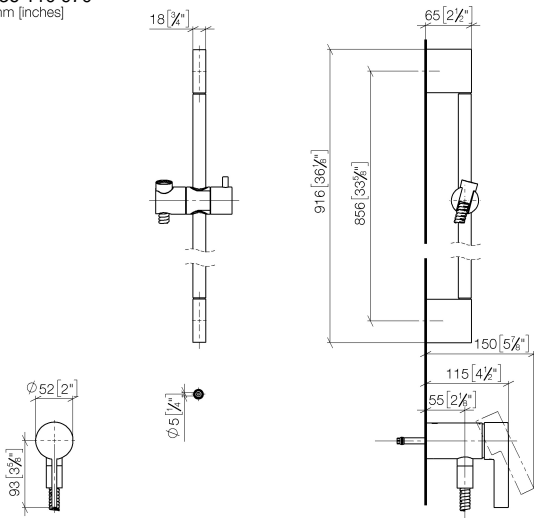

**Concealed single-lever mixer with integrated shower connection with shower set without hand shower - Brushed Chrome**

IMO

36 110 970

- metal shower hose 1750mm with integrated anti-twist protection
- slide bar
- Pipe diameter 18 mm
- WRAS 2011027

Concealed single-lever mixer with integrated shower connection with shower set without hand shower - Brushed Chrome

IMO

36 110 970  
mm [inches]

Certificates

Belgaqua\_21-025- WRAS\_2011027. LGA\_29928.  
27\_1.

**Concealed single-lever mixer with integrated shower connection with shower set without hand shower - Brushed Chrome**

IMO

36 110 970

Parts for other finishes can be found here: [Chrome](#)

**Spare parts list**

No.	Item Number	Name	Quantity used	Delivery time
1	05 17 20 726 02 90	fixing set	1	2
2	09 31 11 049 90	pin	2	2
3	04 31 11 113 00 90	pin	2	2
4	08 17 97 054-93	holder	2	20
5	90 28 22 597 00-93	holder	1	20
6	28 322 970-93	Metal shower hose 1/2" x 3/8" x 1750 mm - Brushed Chrome	1	20
7	12 580 970-93	Slide unit - Brushed Chrome	1	20
9	36 050 970-93	Concealed single-lever mixer with integrated shower connection - Brushed Chrome	1	20