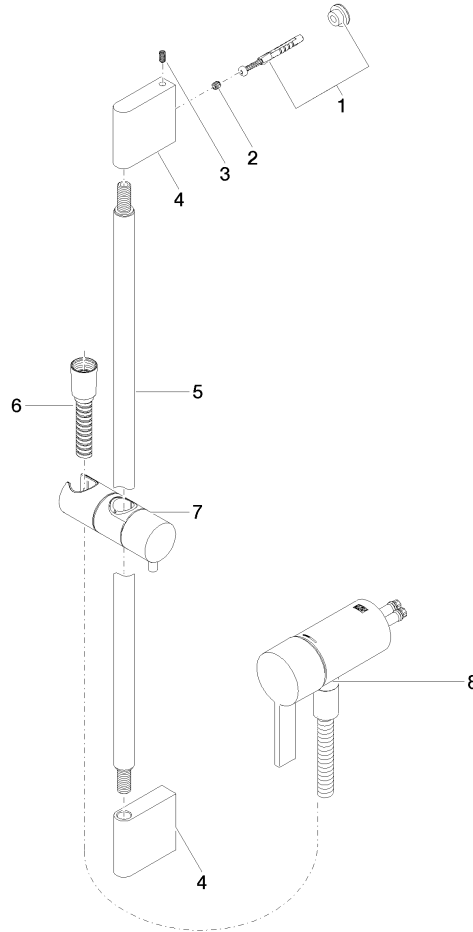

**Concealed single-lever mixer with integrated shower connection with shower set without hand shower - Brushed Chrome**

IMO

36 110 970

- metal shower hose 1750mm with integrated anti-twist protection
- slide bar
- Pipe diameter 18 mm
- WRAS 2011027

Concealed single-lever mixer with integrated shower connection with shower set without hand shower - Brushed Chrome

IMO

36 110 970  
mm [inches]

Certificates

Belgaqua\_21-025- WRAS\_2011027. LGA\_29928.  
27\_1.

**Concealed single-lever mixer with integrated shower connection with shower set without hand shower - Brushed Chrome**

IMO

36 110 970

Parts for other finishes can be found here: [Chrome](#)

**Spare parts list**

No.	Item Number	Name	Quantity used	Delivery time
1	05 17 20 726 02 90	fixing set	1	2
2	09 31 11 049 90	pin	2	2
3	04 31 11 113 00 90	pin	2	2
4	08 17 97 054-93	holder	2	20
5	90 28 22 597 00-93	holder	1	20
6	28 322 970-93	Metal shower hose 1/2" x 3/8" x 1750 mm - Brushed Chrome	1	20
7	12 580 970-93	Slide unit - Brushed Chrome	1	20
9	36 050 970-93	Concealed single-lever mixer with integrated shower connection - Brushed Chrome	1	20