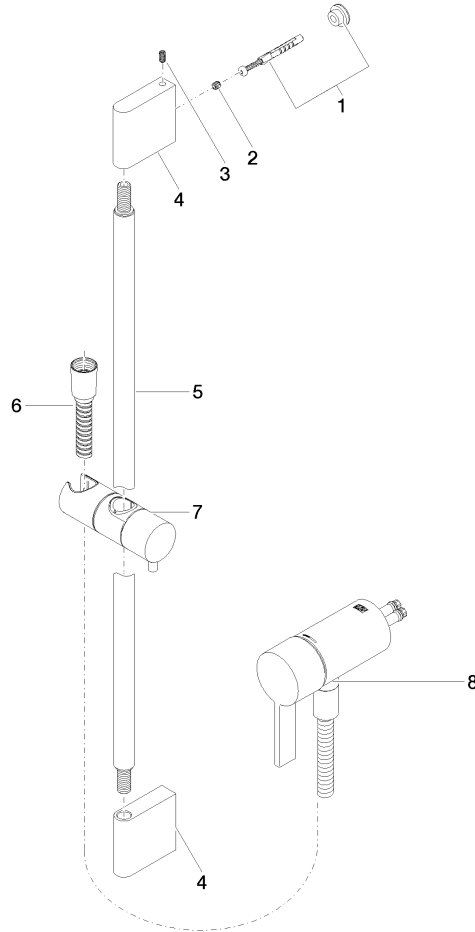

Concealed single-lever mixer with integrated shower connection with shower set without hand shower - Brushed Dark Platinum

IMO

36 110 970

- metal shower hose 1750mm with integrated anti-twist protection
- slide bar
- Pipe diameter 18 mm
- WRAS 2011027

Concealed single-lever mixer with integrated shower connection with shower set without hand shower - Brushed Dark Platinum

IMO

36 110 970
mm [inches]

Certificates

Belgaqua_21-025- WRAS_2011027. LGA_29928.
27_1.

36 110 970

Spare parts list

No.	Item Number	Name	Quantity used	Delivery time
1	05 17 20 726 02 90	fixing set	1	2
2	09 31 11 049 90	pin	2	2
3	04 31 11 113 00 90	pin	2	2
4	08 17 97 054-99	holder	2	30
5	90 28 22 597 00-99	holder	1	30
6	28 322 970-99	Metal shower hose 1/2" x 3/8" x 1750 mm - Brushed Dark Platinum	1	2
7	12 580 970-99	Slide unit - Brushed Dark Platinum	1	30
9	36 050 970-99	Concealed single-lever mixer with integrated shower connection - Brushed Dark Platinum	1	30