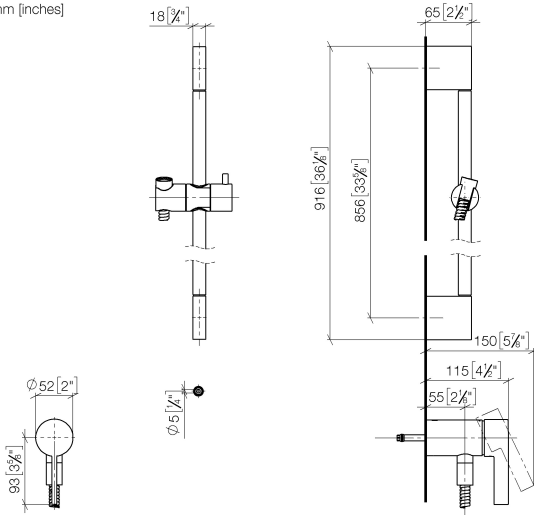

Concealed single-lever mixer with integrated shower connection with shower set without hand shower - Brushed Dark Platinum

IMO

36 110 970

- metal shower hose 1750mm with integrated anti-twist protection
- slide bar
- Pipe diameter 18 mm
- WRAS 2011027

Concealed single-lever mixer with integrated shower connection with shower set without hand shower - Brushed Dark Platinum

IMO

36 110 970
mm [inches]

Certificates

Belgaqua_21-025- WRAS_2011027. LGA_29928.
27_1.

36 110 970

Spare parts list

No.	Item Number	Name	Quantity used	Delivery time
1	05 17 20 726 02 90	fixing set	1	2
2	09 31 11 049 90	pin	2	2
3	04 31 11 113 00 90	pin	2	2
4	08 17 97 054-99	holder	2	30
5	90 28 22 597 00-99	holder	1	30
6	28 322 970-99	Metal shower hose 1/2" x 3/8" x 1750 mm - Brushed Dark Platinum	1	2
7	12 580 970-99	Slide unit - Brushed Dark Platinum	1	30
9	36 050 970-99	Concealed single-lever mixer with integrated shower connection - Brushed Dark Platinum	1	30