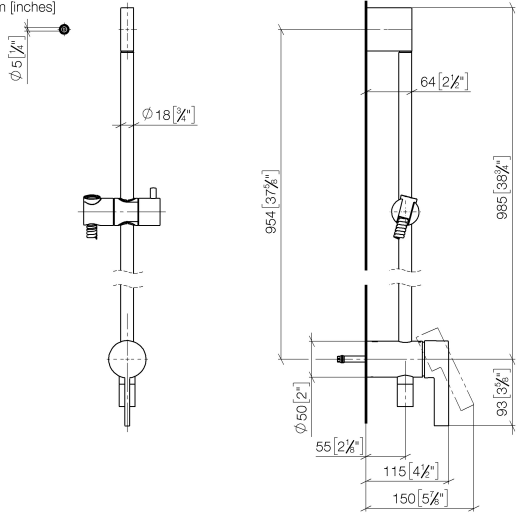

Concealed single-lever mixer with integrated shower connection with shower set without hand shower - Chrome

IMO

36 111 970

- metal shower hose 1750mm with integrated anti-twist protection
- slide bar
- Pipe diameter 18 mm

Required miscellaneous

	Hand shower - Chrome	28 012 979-00
--	-----------------------------	---------------

Required miscellaneous

	Hand shower FlowReduce - Chrome	28 018 979-00 0010
--	--	--------------------

Concealed single-lever mixer with integrated shower connection with shower set without hand shower - Chrome

IMO

36 111 970

mm [Inches]

Certificates

Belgaqua_21-025- WRAS_2011027. LGA_29928.
27_1.

36 111 970

Spare parts list

No.	Item Number	Name	Quantity used	Delivery time
1	05 17 20 726 02 90	fixing set	1	2
2	09 31 11 049 90	pin	2	2
3	04 31 11 113 00 90	pin	2	2
4	08 17 97 054-00	holder	1	10
5	90 28 22 782 00-00	pipe	1	10
6	28 322 970-00	Metal shower hose 1/2" x 3/8" x 1750 mm - Chrome	1	2
7	12 580 970-00	Slide unit - Chrome	1	10
8	90 19 97 002 00-00	connection	1	10
9	90 14 20 026 00 90	seal	1	2