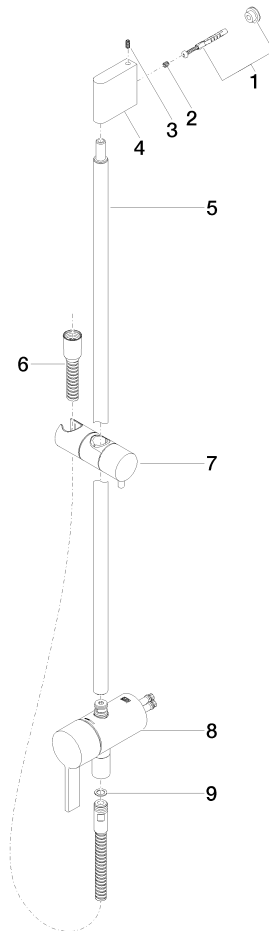

Concealed single-lever mixer with integrated shower connection with shower set without hand shower - Chrome

IMO

36 111 970

- metal shower hose 1750mm with integrated anti-twist protection
- slide bar
- Pipe diameter 18 mm

Required miscellaneous

	Concealed wall mounting - •max. recess depth 105 mm •min. recess depth 80 mm	35 050 970 90
--	---	---------------

Required miscellaneous

	Hand shower FlowReduce - Chrome	28 012 979-00 0010
--	--	--------------------

Concealed single-lever mixer with integrated shower connection with shower set without hand shower - Chrome

IMO

36 111 970

mm [Inches]

Certificates

Belgaqua_21-025- WRAS_2011027. LGA_29928.
27_1.

36 111 970

Spare parts list

No.	Item Number	Name	Quantity used	Delivery time
1	05 17 20 726 02 90	fixing set	1	2
2	09 31 11 049 90	pin	2	2
3	04 31 11 113 00 90	pin	2	2
4	08 17 97 054-00	holder	1	10
5	90 28 22 782 00-00	pipe	1	10
6	28 322 970-00	Metal shower hose 1/2" x 3/8" x 1750 mm - Chrome	1	2
7	12 580 970-00	Slide unit - Chrome	1	10
8	90 19 97 002 00-00	connection	1	10
9	90 14 20 026 00 90	seal	1	2