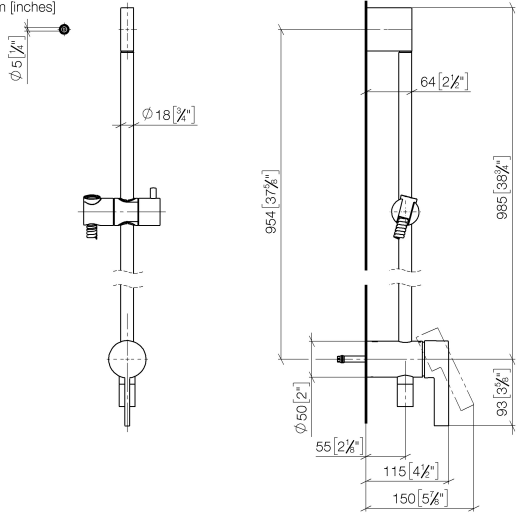

Concealed single-lever mixer with integrated shower connection with shower set without hand shower - Brushed Platinum

IMO

36 111 970

- metal shower hose 1750mm with integrated anti-twist protection
- slide bar
- Pipe diameter 18 mm
- WRAS 2011027

Required miscellaneous

Concealed wall mounting - 35 050 970 90
 •max. recess depth 105 mm
 •min. recess depth 80 mm

Required miscellaneous

Hand shower FlowReduce - 28 016 979-06
Brushed Platinum 0010

Required miscellaneous

mm [Inches]

Certificates

Belgaqua_21-025- WRAS_2011027. LGA_29928.
27_1.

36 111 970

Spare parts list

No.	Item Number	Name	Quantity used	Delivery time
1	05 17 20 726 02 90	fixing set	1	2
2	09 31 11 049 90	pin	2	2
3	04 31 11 113 00 90	pin	2	2
4	08 17 97 054-06	holder	1	10
5	90 28 22 782 00-06	pipe	1	10
6	28 322 970-06	Metal shower hose 1/2" x 3/8" x 1750 mm - Brushed Platinum	1	2
7	12 580 970-06	Slide unit - Brushed Platinum	1	10
8	90 19 97 002 00-06	connection	1	10
9	90 14 20 026 00 90	seal	1	2