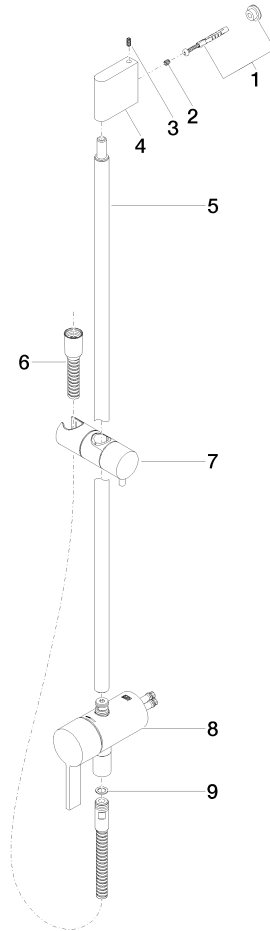

Concealed single-lever mixer with integrated shower connection with shower set without hand shower - Brushed Platinum

IMO

36 111 970

- metal shower hose 1750mm with integrated anti-twist protection
- slide bar
- Pipe diameter 18 mm
- WRAS 2011027

	Brushed Platinum	36 111 970-06
	Chrome	36 111 970-00
	Platinum	36 111 970-08
	Dark Chrome	36 111 970-19
	Brushed Light Gold	36 111 970-27
	Brushed Durabronze (23kt Gold)	36 111 970-28
	Matte Black	36 111 970-33
	Brushed Bronze	36 111 970-42
	Brushed Champagne (22kt Gold)	36 111 970-46
	Champagne (22kt Gold)	36 111 970-47
	Brushed Chrome	36 111 970-93
	Brushed Dark Platinum	36 111 970-99

Required miscellaneous

Concealed wall mounting - 35 050 970 90
 •max. recess depth 105 mm
 •min. recess depth 80 mm

Required miscellaneous

Hand shower FlowReduce - 28 016 979-06
Brushed Platinum 0010

Required miscellaneous

mm [Inches]

Certificates

Belgaqua_21-025- WRAS_2011027. LGA_29928.
27_1.

36 111 970

Spare parts list

No.	Item Number	Name	Quantity used	Delivery time
1	05 17 20 726 02 90	fixing set	1	2
2	09 31 11 049 90	pin	2	2
3	04 31 11 113 00 90	pin	2	2
4	08 17 97 054-06	holder	1	10
5	90 28 22 782 00-06	pipe	1	10
6	28 322 970-06	Metal shower hose 1/2" x 3/8" x 1750 mm - Brushed Platinum	1	2
7	12 580 970-06	Slide unit - Brushed Platinum	1	10
8	90 19 97 002 00-06	connection	1	10
9	90 14 20 026 00 90	seal	1	2