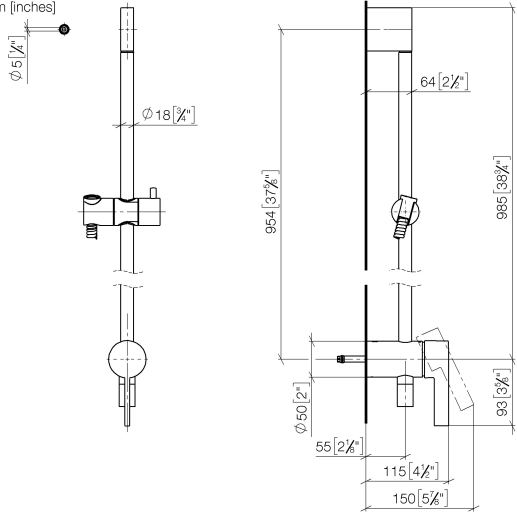

Concealed single-lever mixer with integrated shower connection with shower set without hand shower - Dark Chrome

IMO

36 111 970

- metal shower hose 1750mm with integrated anti-twist protection
- slide bar
- Pipe diameter 18 mm
- WRAS 2011027

This article does not include a hand shower!

Intrinsic protection against back flow.

Fits: IMO, LULU, MADISON, MEM, TARA, CL.1, LISSÉ, VAIA, META, CYO

	Dark Chrome	36 111 970-19
	Chrome	36 111 970-00
	Brushed Platinum	36 111 970-06
	Platinum	36 111 970-08
	Brushed Light Gold	36 111 970-27
	Brushed Durabronze (23kt Gold)	36 111 970-28
	Matte Black	36 111 970-33
	Brushed Bronze	36 111 970-42
	Brushed Champagne (22kt Gold)	36 111 970-46
	Champagne (22kt Gold)	36 111 970-47
	Brushed Chrome	36 111 970-93
	Brushed Dark Platinum	36 111 970-99

Concealed single-lever mixer with integrated shower connection with shower set without hand shower - Dark Chrome

IMO

36 111 970

mm [inches]

Concealed single-lever mixer with integrated shower connection with shower set without hand shower - Dark Chrome