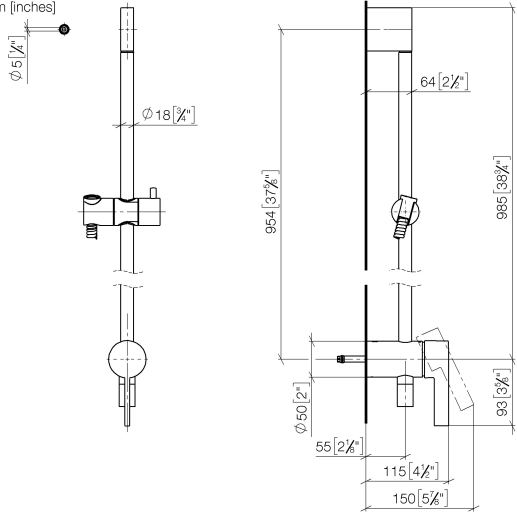

**Concealed single-lever mixer with integrated shower connection with shower set without hand shower - Brushed Light Gold**

IMO

36 111 970

- metal shower hose 1750mm with integrated anti-twist protection
- slide bar
- Pipe diameter 18 mm
- WRAS 2011027

**Required miscellaneous**

- Concealed wall mounting -**
- min. recess depth 80 mm
  - max. recess depth 105 mm

35 050 970 90

**Required miscellaneous**

- Hand shower FlowReduce -  
Brushed Light Gold**

28 018 979-27  
0010

Concealed single-lever mixer with integrated shower connection with shower set without hand shower - Brushed Light Gold

IMO

36 111 970

mm [inches]

36 111 970

### Spare parts list

No.	Item Number	Name	Quantity used	Delivery time
1	05 17 20 726 02 90	fixing set	1	2
2	09 31 11 049 90	pin	2	2
3	04 31 11 113 00 90	pin	2	2
4	08 17 97 054-27	holder	1	60
5	90 28 22 782 00-27	pipe	1	30
6	28 322 970-27	Metal shower hose 1/2" x 3/8" x 1750 mm - Brushed Light Gold	1	30
7	12 580 970-27	Slide unit - Brushed Light Gold	1	30
8	90 19 97 002 00-27	connection	1	30
9	90 14 20 026 00 90	seal	1	2