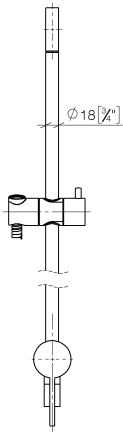

Concealed single-lever mixer with integrated shower connection with shower set without hand shower - Brushed Durabronz (23kt Gold)

IMO

36 111 970

- metal shower hose 1750mm with integrated anti-twist protection
- slide bar
- Pipe diameter 18 mm
- WRAS 2011027

	Brushed Durabronz (23kt Gold)	36 111 970-28
	Chrome	36 111 970-00
	Brushed Platinum	36 111 970-06
	Platinum	36 111 970-08
	Dark Chrome	36 111 970-19
	Brushed Light Gold	36 111 970-27
	Matte Black	36 111 970-33
	Brushed Bronze	36 111 970-42
	Brushed Champagne (22kt Gold)	36 111 970-46
	Champagne (22kt Gold)	36 111 970-47
	Brushed Chrome	36 111 970-93
	Brushed Dark Platinum	36 111 970-99

Required miscellaneous

	Concealed wall mounting - •max. recess depth 105 mm •min. recess depth 80 mm	35 050 970 90
--	---	---------------

Required miscellaneous

	Hand shower - Brushed Durabronz (23kt Gold)	28 017 979-28
--	--	---------------

36 111 970

mm [Inches]

$\phi 5$ [$\frac{1}{4}$ "]

Certificates

Belgaqua_21-025- WRAS_2011027. LGA_29928.
27_1.

36 111 970

Spare parts list

No.	Item Number	Name	Quantity used	Delivery time
1	05 17 20 726 02 90	fixing set	1	2
2	09 31 11 049 90	pin	2	2
3	04 31 11 113 00 90	pin	2	2
4	08 17 97 054-28	holder	1	20
5	90 28 22 782 00-28	pipe	1	20
6	28 322 970-28	Metal shower hose 1/2" x 3/8" x 1750 mm - Brushed Durabronz (23kt Gold)	1	20
7	12 580 970-28	Slide unit - Brushed Durabronz (23kt Gold)	1	20
8	90 19 97 002 00-28	connection	1	20
9	90 14 20 026 00 90	seal	1	2