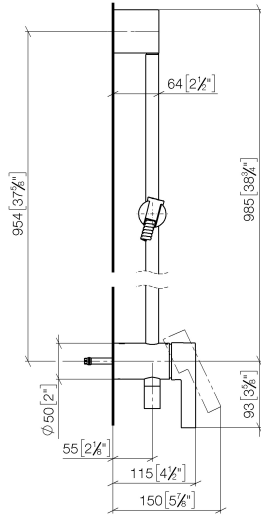

Concealed single-lever mixer with integrated shower connection with shower set without hand shower - Brushed Durabronz (23kt Gold)

IMO

36 111 970

- metal shower hose 1750mm with integrated anti-twist protection
- slide bar
- Pipe diameter 18 mm
- WRAS 2011027

Required miscellaneous

	Concealed wall mounting - •max. recess depth 105 mm •min. recess depth 80 mm	35 050 970 90
--	---	---------------

Required miscellaneous

	Hand shower - Brushed Durabronz (23kt Gold)	28 017 979-28
--	--	---------------

36 111 970

mm [Inches]

$\phi 5$ [$\frac{1}{4}$ "]

Certificates

Belgaqua_21-025- WRAS_2011027. LGA_29928.
27_1.

36 111 970

Spare parts list

No.	Item Number	Name	Quantity used	Delivery time
1	05 17 20 726 02 90	fixing set	1	2
2	09 31 11 049 90	pin	2	2
3	04 31 11 113 00 90	pin	2	2
4	08 17 97 054-28	holder	1	20
5	90 28 22 782 00-28	pipe	1	20
6	28 322 970-28	Metal shower hose 1/2" x 3/8" x 1750 mm - Brushed Durabronz (23kt Gold)	1	20
7	12 580 970-28	Slide unit - Brushed Durabronz (23kt Gold)	1	20
8	90 19 97 002 00-28	connection	1	20
9	90 14 20 026 00 90	seal	1	2