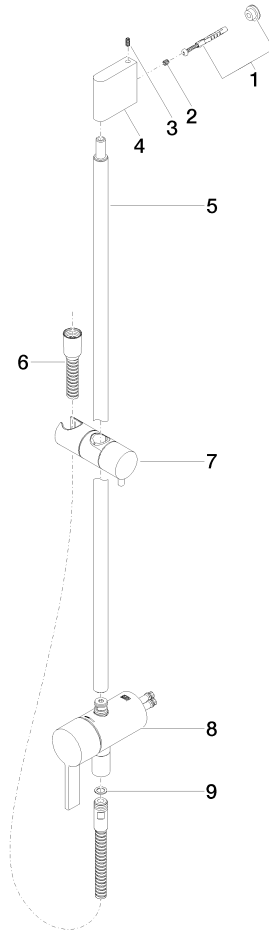

Concealed single-lever mixer with integrated shower connection with shower set without hand shower - Brushed Durabronz (23kt Gold)

IMO

36 111 970

- metal shower hose 1750mm with integrated anti-twist protection
- slide bar
- Pipe diameter 18 mm
- WRAS 2011027

Required miscellaneous

	Concealed wall mounting - •max. recess depth 105 mm •min. recess depth 80 mm	35 050 970 90
--	---	---------------

Required miscellaneous

	Hand shower - Brushed Durabronz (23kt Gold)	28 017 979-28
--	--	---------------

Required miscellaneous

	Hand shower - Brushed Durabronz (23kt Gold)	28 016 979-28
--	--	---------------

Required miscellaneous

	Hand shower - Brushed Durabronz (23kt Gold)	28 018 979-28
--	--	---------------

36 111 970

mm [Inches]

$\phi 5$ [$\frac{1}{4}$ "]

Certificates

Belgaqua_21-025- WRAS_2011027. LGA_29928.
27_1.

36 111 970

Spare parts list

No.	Item Number	Name	Quantity used	Delivery time
1	05 17 20 726 02 90	fixing set	1	2
2	09 31 11 049 90	pin	2	2
3	04 31 11 113 00 90	pin	2	2
4	08 17 97 054-28	holder	1	20
5	90 28 22 782 00-28	pipe	1	20
6	28 322 970-28	Metal shower hose 1/2" x 3/8" x 1750 mm - Brushed Durabronz (23kt Gold)	1	20
7	12 580 970-28	Slide unit - Brushed Durabronz (23kt Gold)	1	20
8	90 19 97 002 00-28	connection	1	20
9	90 14 20 026 00 90	seal	1	2