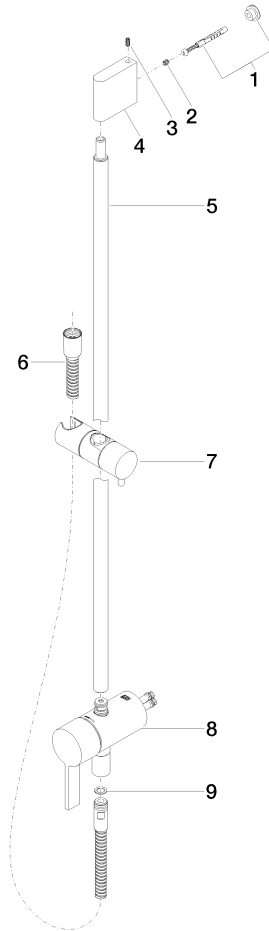

Concealed single-lever mixer with integrated shower connection with shower set without hand shower - Brushed Bronze

IMO

36 111 970

- metal shower hose 1750mm with integrated anti-twist protection
- slide bar
- Pipe diameter 18 mm

	Brushed Bronze	36 111 970-42
	Chrome	36 111 970-00
	Brushed Platinum	36 111 970-06
	Platinum	36 111 970-08
	Dark Chrome	36 111 970-19
	Brushed Light Gold	36 111 970-27
	Brushed Durabrass (23kt Gold)	36 111 970-28
	Matte Black	36 111 970-33
	Brushed Champagne (22kt Gold)	36 111 970-46
	Champagne (22kt Gold)	36 111 970-47
	Brushed Chrome	36 111 970-93
	Brushed Dark Platinum	36 111 970-99

Required miscellaneous

	Concealed wall mounting - •min. recess depth 80 mm •max. recess depth 105 mm	35 050 970 90
--	---	---------------

Required miscellaneous

	Hand shower FlowReduce - Brushed Bronze	28 018 979-42 0010
--	--	-----------------------

Concealed single-lever mixer with integrated shower connection with shower set without hand shower - Brushed Bronze

IMO

36 111 970

mm [inches]

36 111 970

Spare parts list

No.	Item Number	Name	Quantity used	Delivery time
1	05 17 20 726 02 90	fixing set	1	2
2	09 31 11 049 90	pin	2	2
3	04 31 11 113 00 90	pin	2	2
4	08 17 97 054-42	holder	1	60
5	90 28 22 782 00-42	pipe	1	30
6	28 322 970-42	Metal shower hose 1/2" x 3/8" x 1750 mm - Brushed Bronze	1	30
7	12 580 970-42	Slide unit - Brushed Bronze	1	30
8	90 19 97 002 00-42	connection	1	30
9	90 14 20 026 00 90	seal	1	2