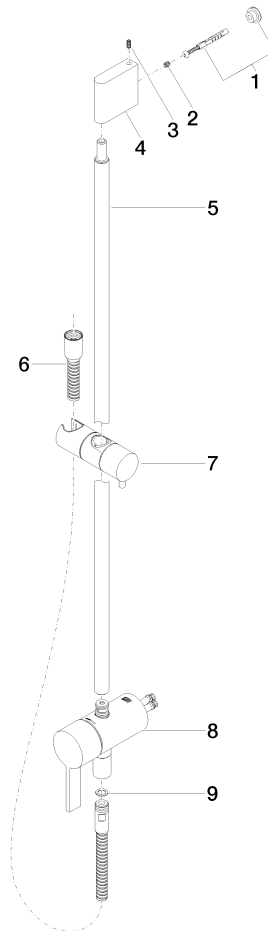

**Concealed single-lever mixer with integrated shower connection with shower set without hand shower - Brushed Champagne (22kt Gold)**

IMO

36 111 970

- metal shower hose 1750mm with integrated anti-twist protection
- slide bar
- Pipe diameter 18 mm
- WRAS 2011027

This article does not include a hand shower!  
Intrinsic protection against back flow.

Fits: IMO, LULU, MADISON, MEM, TARA, CL.1, LISSÉ, VAIA, META, CYO

	Brushed Champagne (22kt Gold)	36 111 970-46
	Chrome	36 111 970-00
	Brushed Platinum	36 111 970-06
	Platinum	36 111 970-08
	Dark Chrome	36 111 970-19
	Brushed Light Gold	36 111 970-27
	Brushed Durabrass (23kt Gold)	36 111 970-28
	Matte Black	36 111 970-33
	Brushed Bronze	36 111 970-42
	Champagne (22kt Gold)	36 111 970-47
	Brushed Chrome	36 111 970-93
	Brushed Dark Platinum	36 111 970-99

Concealed single-lever mixer with integrated shower connection with shower set without hand shower - Brushed Champagne (22kt Gold)

IMO

36 111 970

mm [inches]

**Concealed single-lever mixer with integrated shower connection with shower set without hand shower - Brushed Champagne (22kt Gold)**

IMO

36 111 970

Parts for other finishes can be found here: [Chrome](#)

**Spare parts list**

No.	Item Number	Name	Quantity used	Delivery time
1	05 17 20 726 02 90	fixing set	1	2
2	09 31 11 049 90	pin	2	2
3	04 31 11 113 00 90	pin	2	2
4	08 17 97 054-46	holder	1	30
5	90 28 22 782 00-46	pipe	1	30
6	28 322 970-46	Metal shower hose 1/2" x 3/8" x 1750 mm - Brushed Champagne (22kt Gold)	1	30
7	12 580 970-46	Slide unit - Brushed Champagne (22kt Gold)	1	30
8	90 19 97 002 00-46	connection	1	30
9	90 14 20 026 00 90	seal	1	2